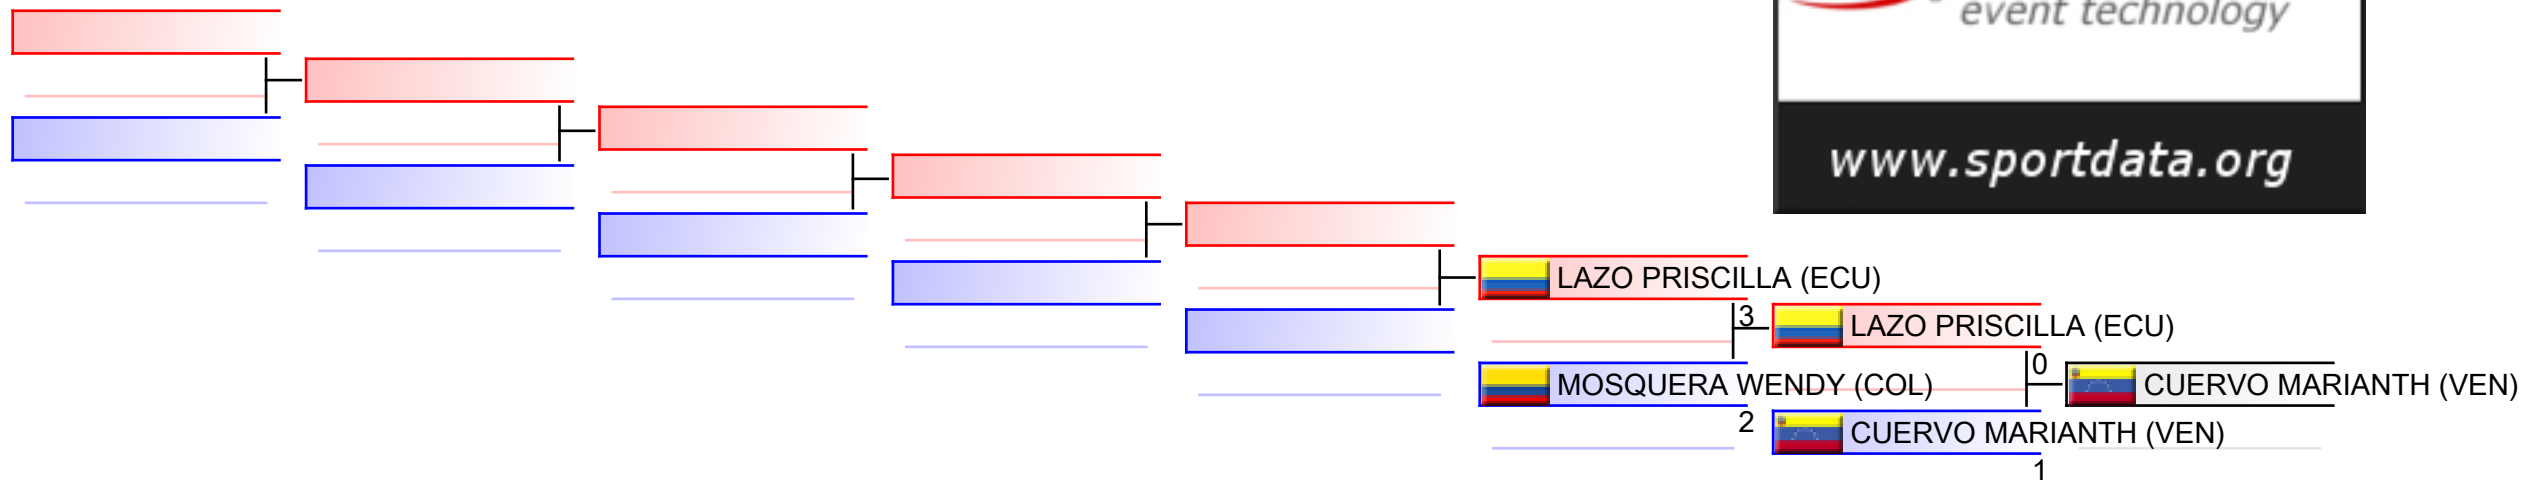

Female Kumite -68 Kg

XXX Adults Pan American Karate Championship RIO 2016

(c)sportdata GmbH & Co KG 2000-2016(2016-05-28 14:21) -WKF Approved- v 9.0.5 build 1 License: SDIL Sportdata Internal License 2016 (expire 2016-12-30)

Tatami
2

Pool
1,2