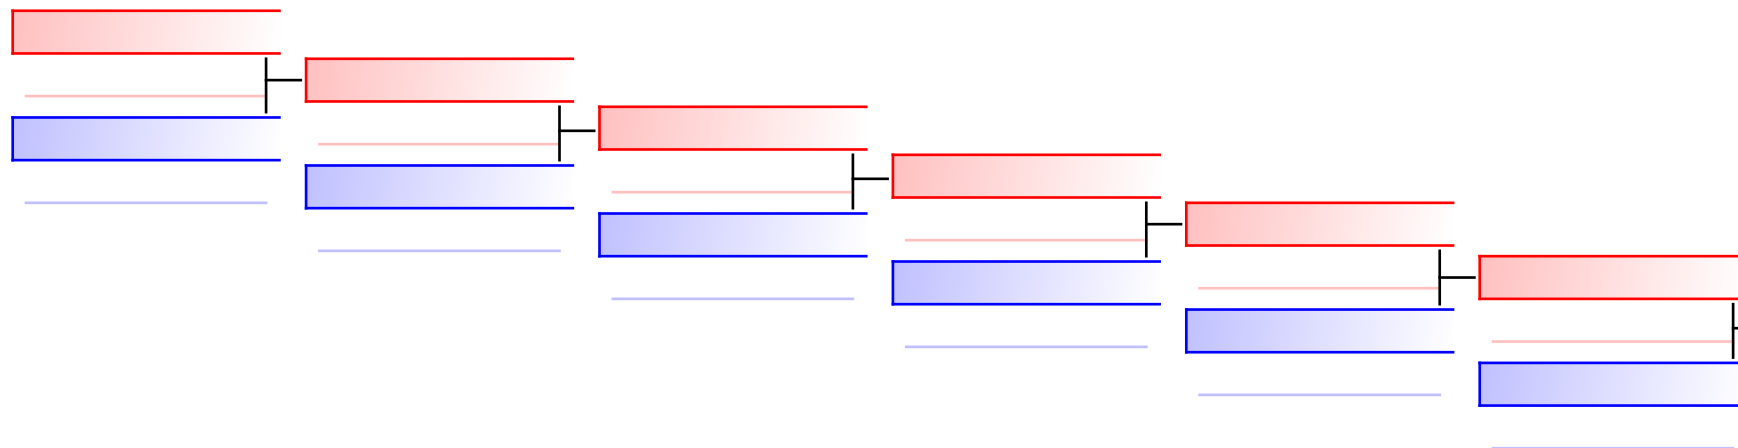

Female Team Kata

XXX Adults Pan American Karate Championship RIO 2016

(c)sportdata GmbH & Co KG 2000-2016(2016-05-28 14:21) -WKF Approved- v 9.0.5 build 1 License: SDIL Sportdata Internal License 2016 (expire 2016-12-30)

Tatami
2

Pool
1