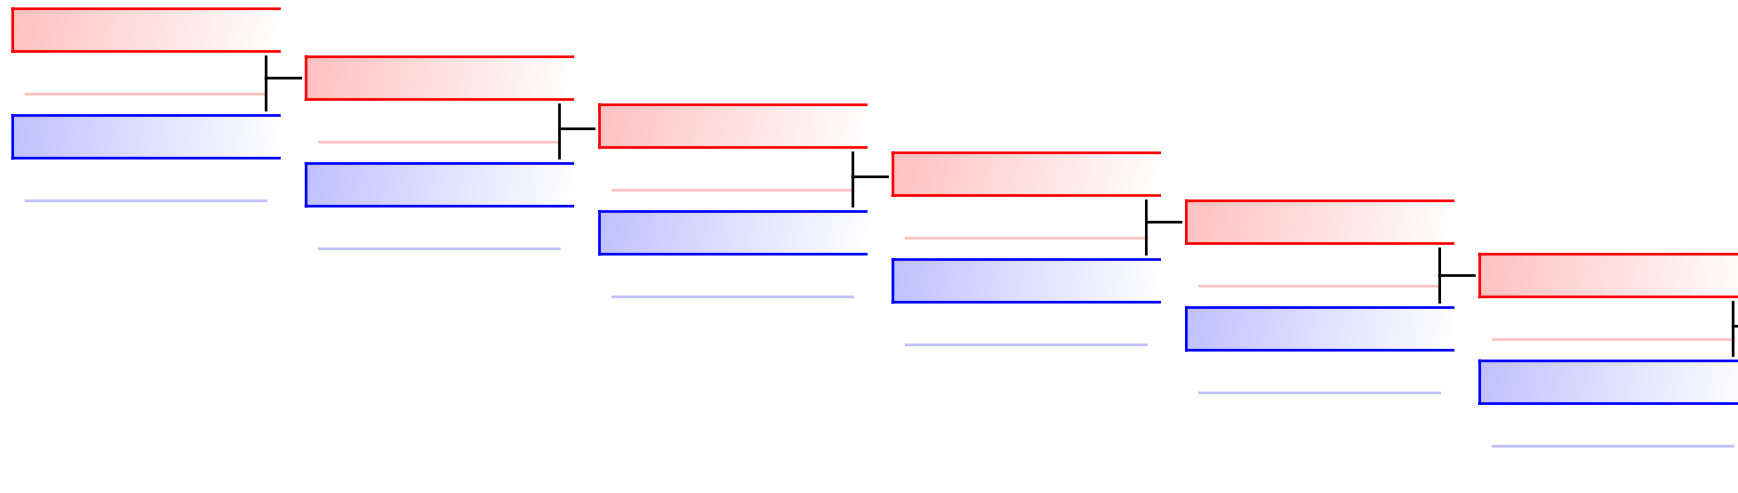

Female Team Kumite

XXX Adults Pan American Karate Championship RIO 2016

(c)sportdata GmbH & Co KG 2000-2016(2016-05-28 14:21) -WKF Approved- v 9.0.5 build 1 License: SDIL Sportdata Internal License 2016 (expire 2016-12-30)

Tatami
2

Pool
2