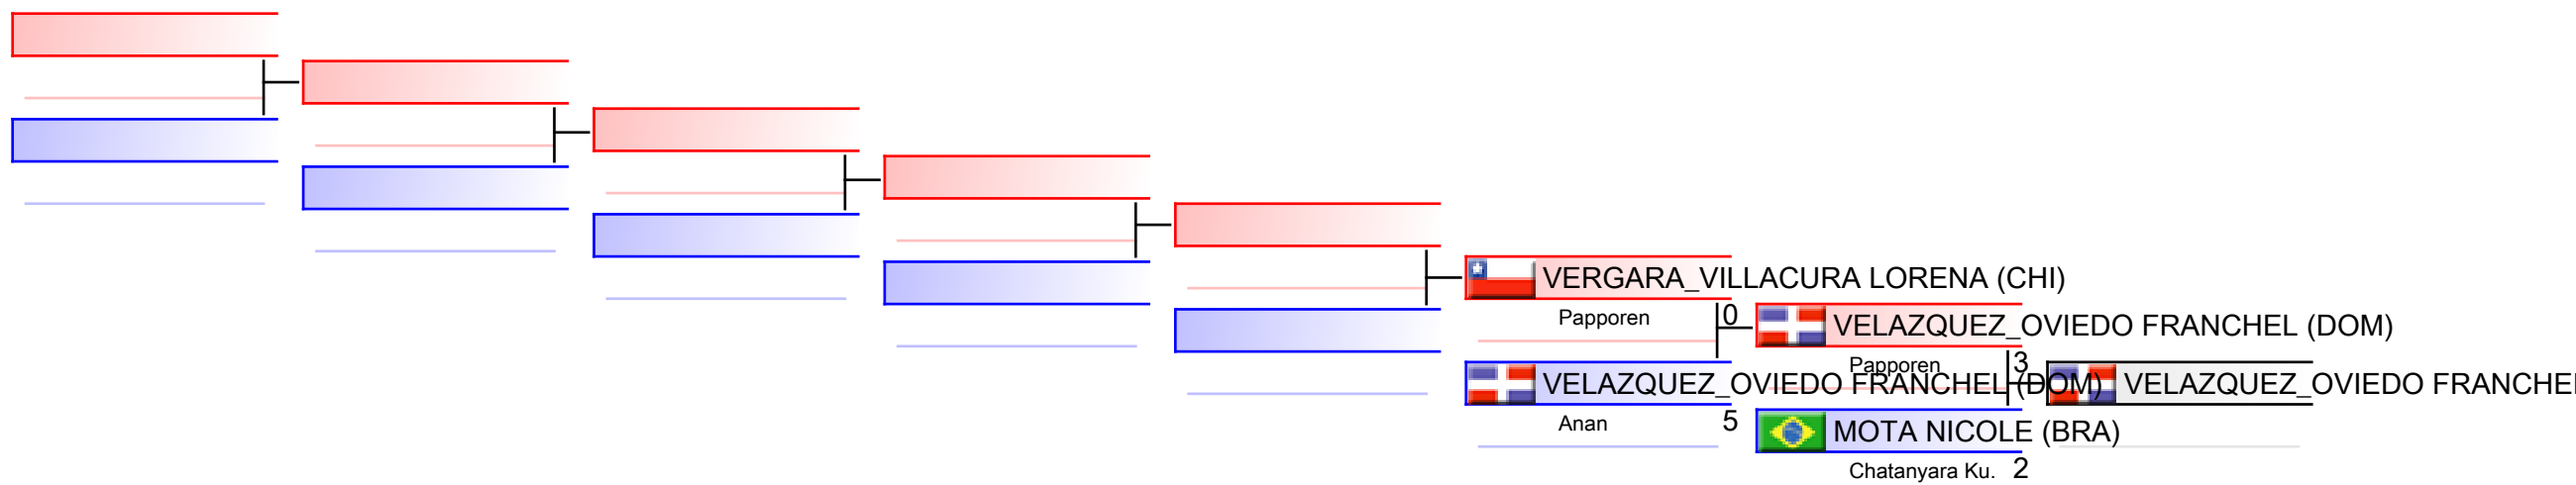

Tatami
2

Pool
1,2

REPECHAGE: Female Kata(1,2)

Referees:							
-----------	--	--	--	--	--	--	--

Female Kumite -50 Kg

XXX Adults Pan American Karate Championship RIO 2016

(c)sportdata GmbH & Co KG 2000-2016(2016-05-28 14:21) -WKF Approved- v 9.0.5 build 1 License: SDIL Sportdata Internal License 2016 (expire 2016-12-30)