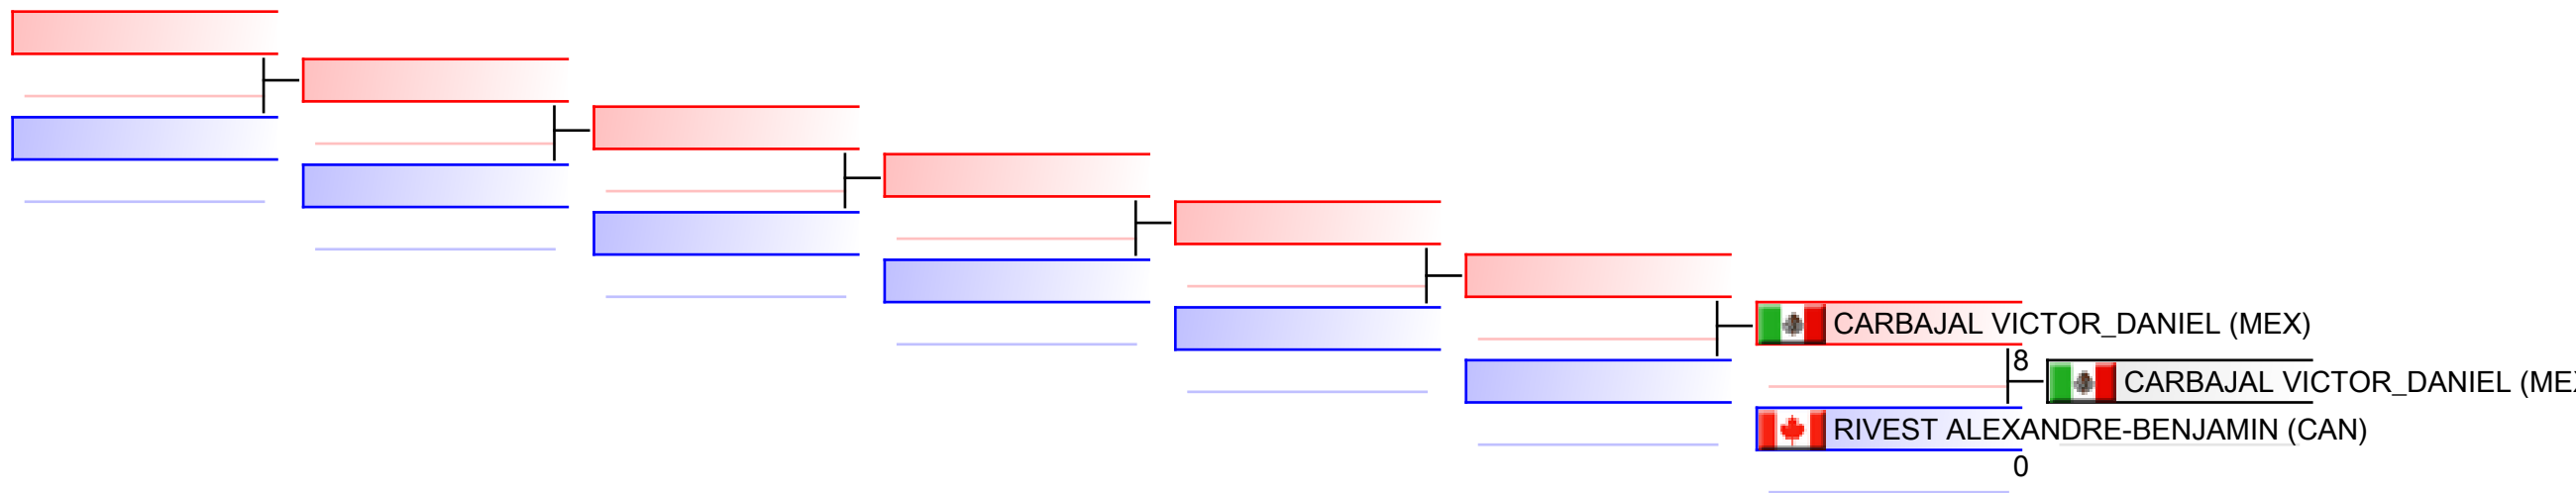

REPECHAGE: Male Kumite 84+ Kg(2,1)