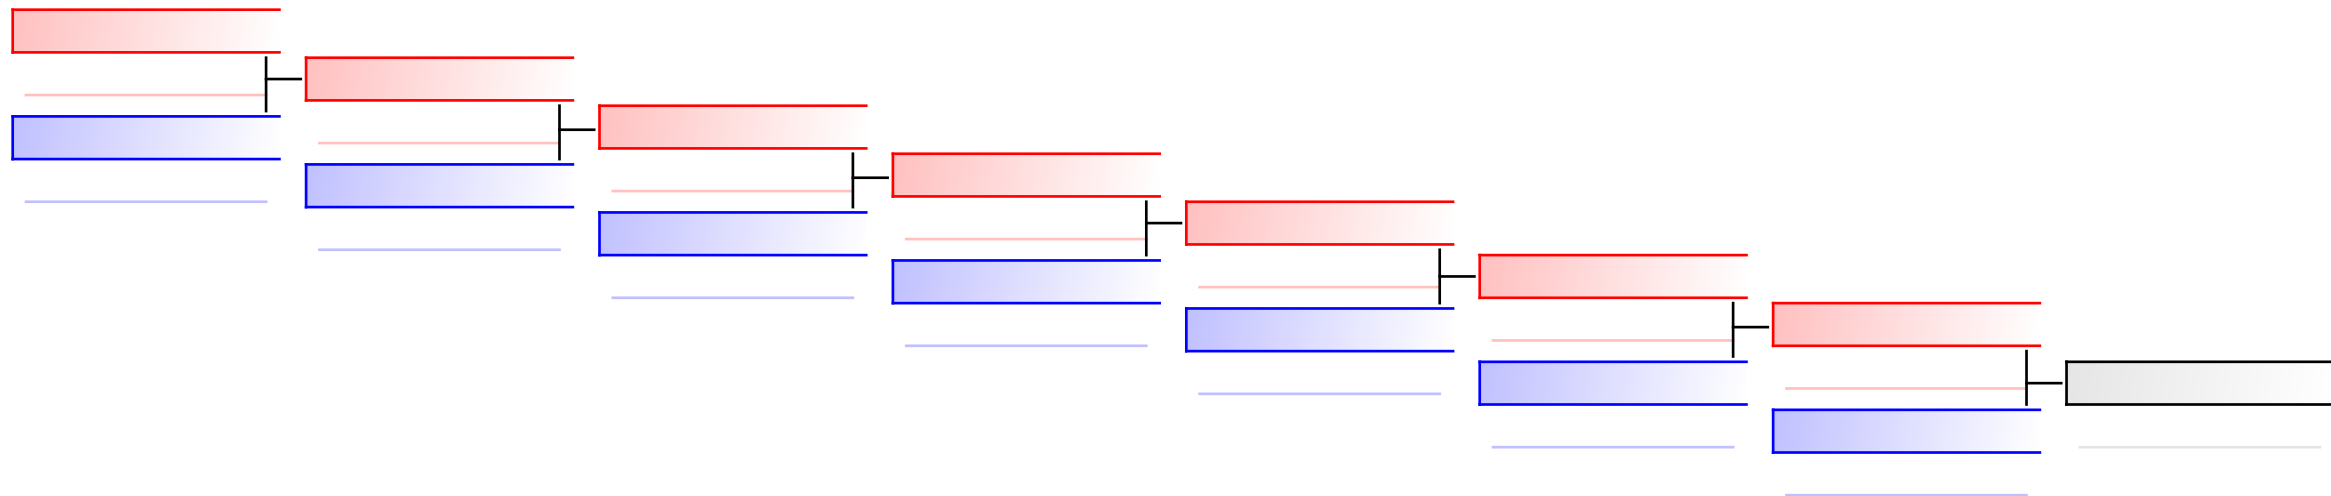

REPECHAGE: Male Kumite -60 Kg(1)