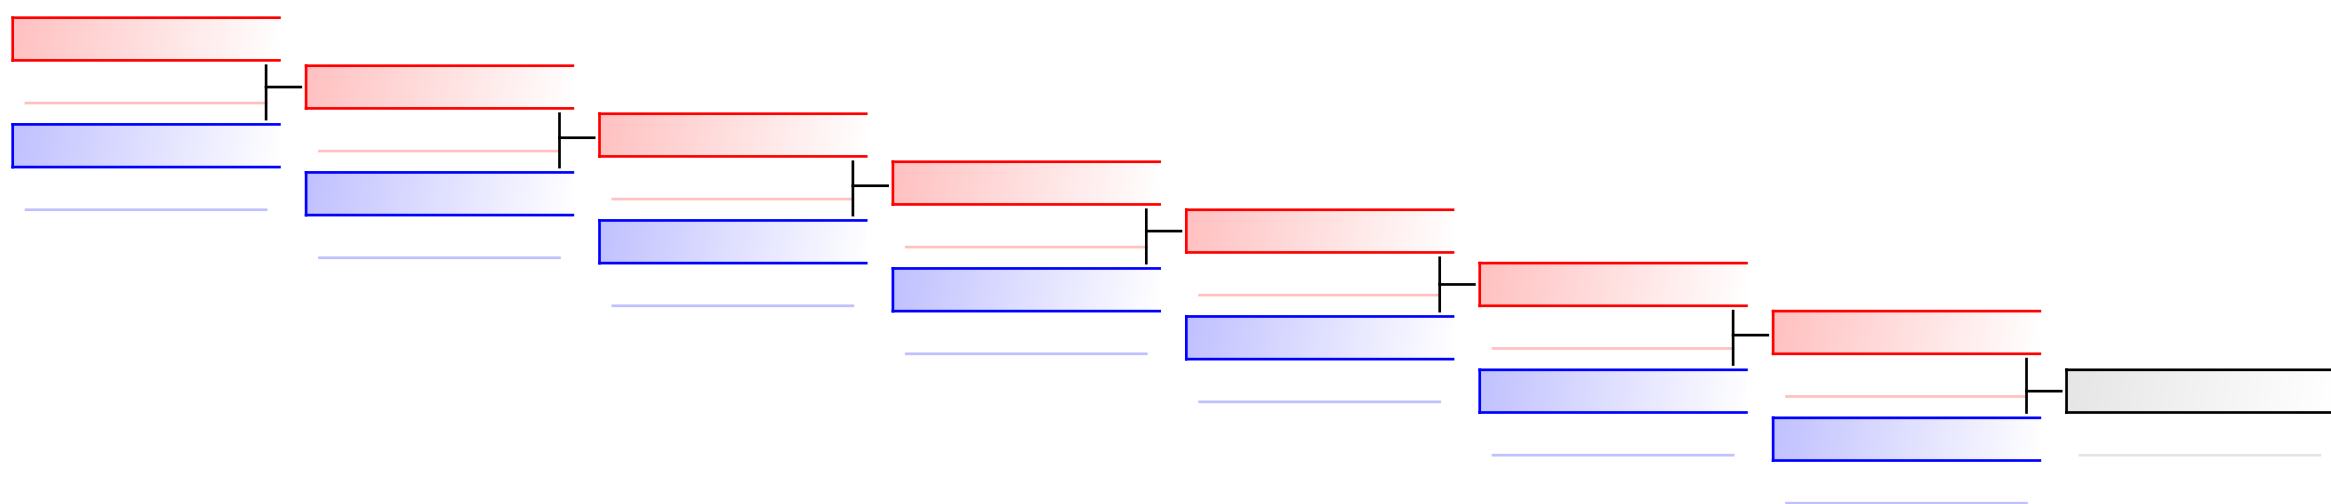

REPECHAGE: Female Team Kata(1)