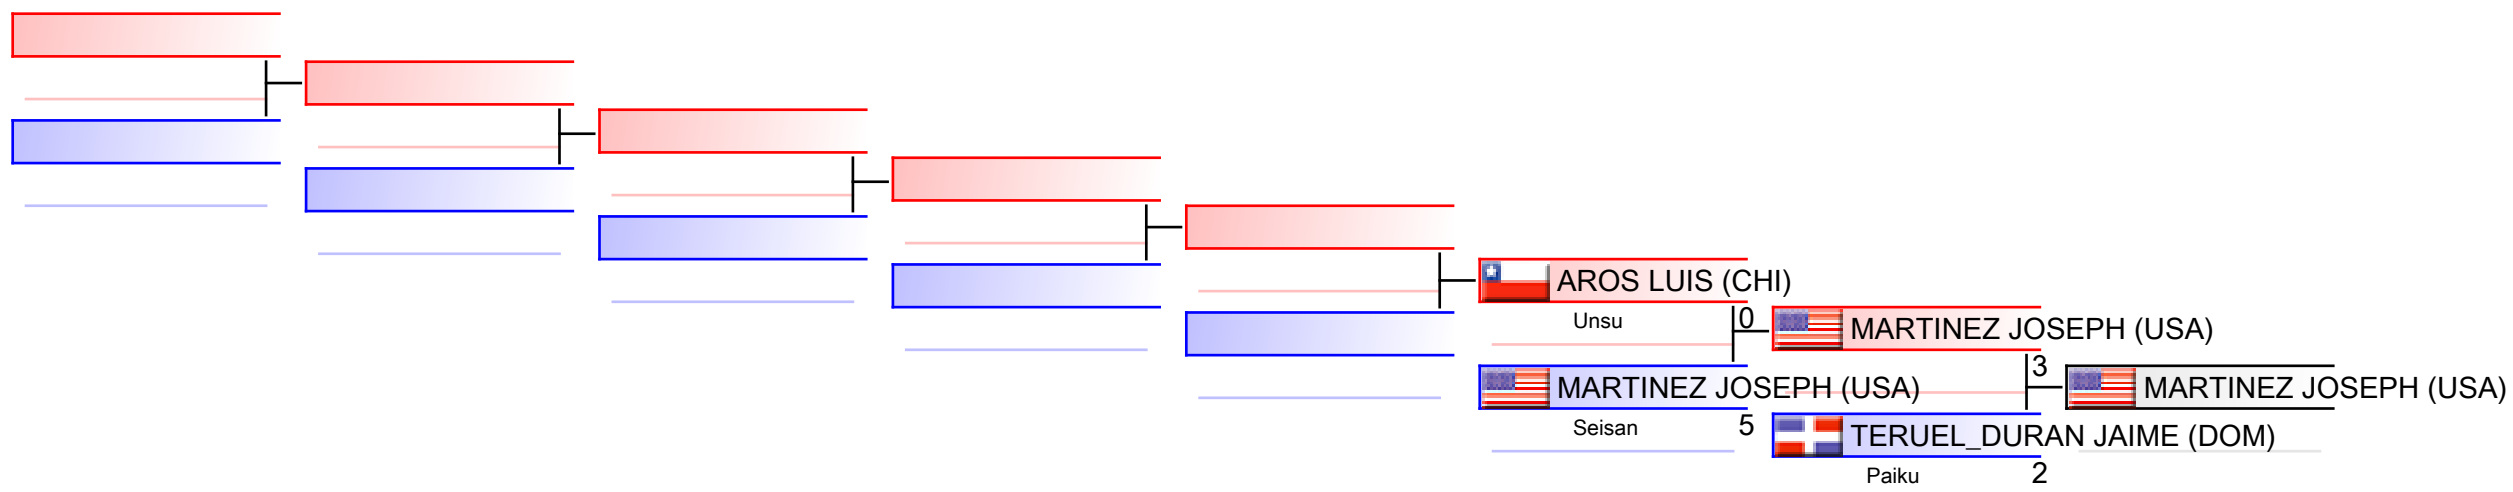

REPECHAGE: Male Kata(2,1)