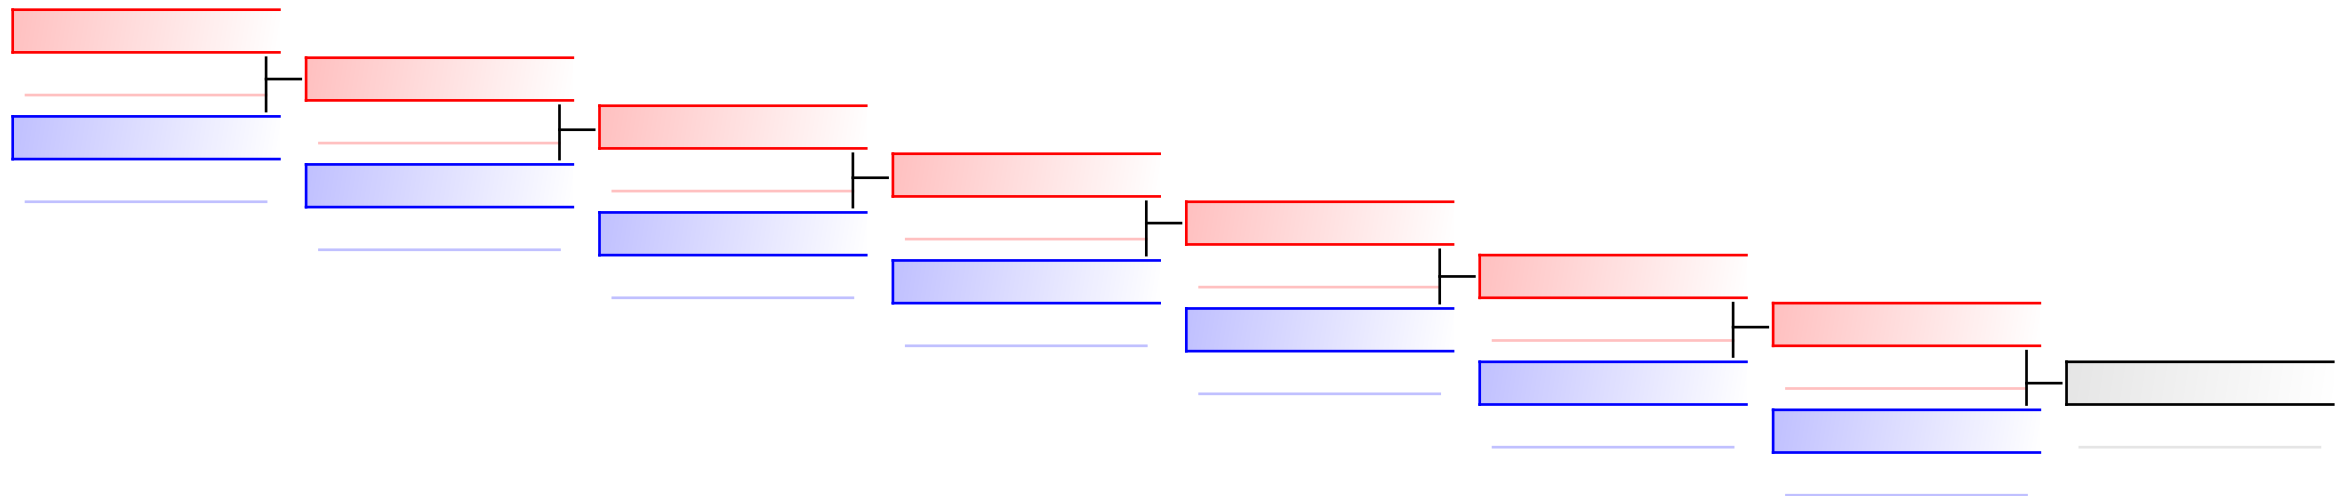

Tatami
3

Pool
2

Argentina Male1 (AMARGOS, FARAH, ICHIKI, JUIZ, NAV
1
 TEAM CANADA - MALE TEAM KU
2
 TEAM CANADA - MALE TEAM KUMITE (BOILY-MARTIN

REPECHAGE: Male Team Kumite(2)

Referees:							
-----------	--	--	--	--	--	--	--