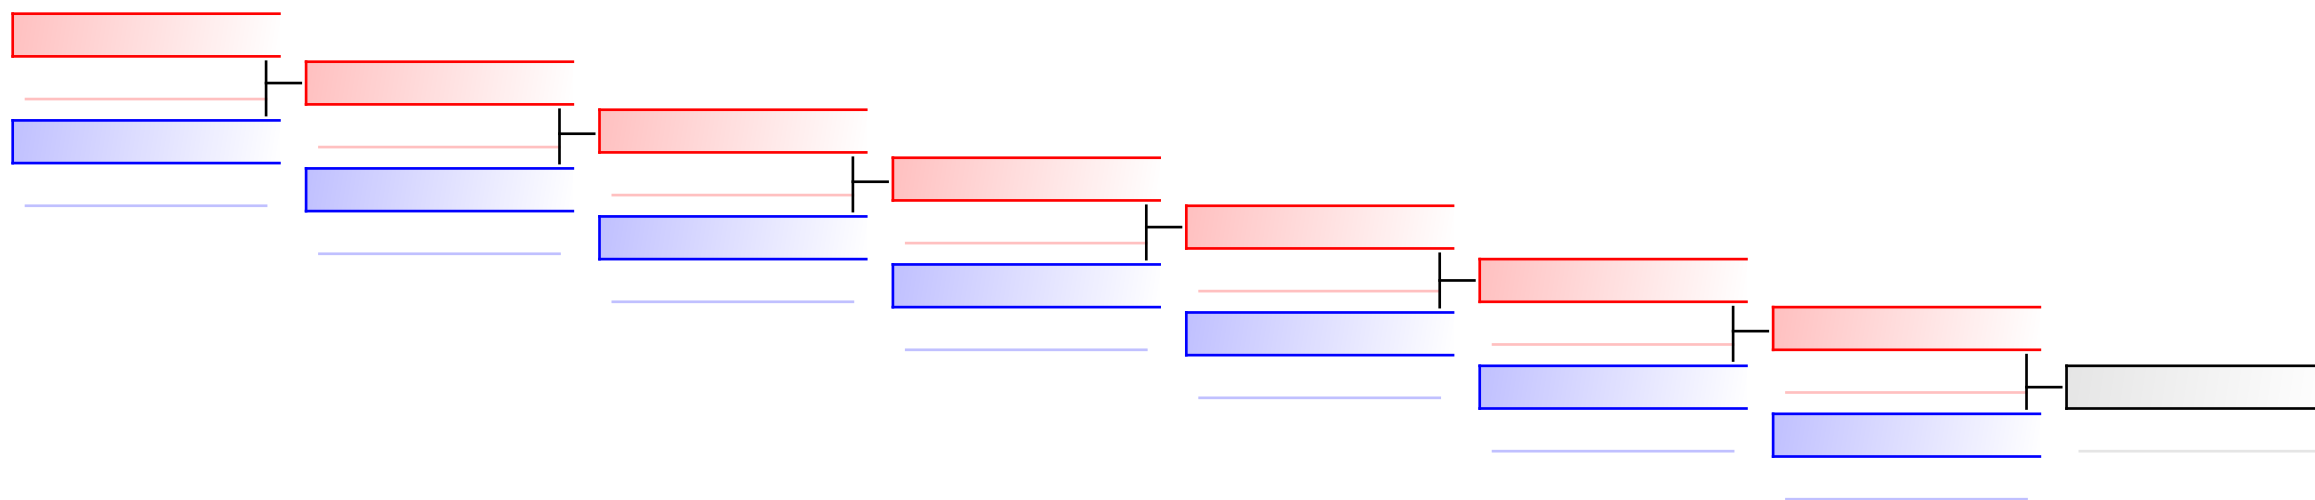

REPECHAGE: Male Team Kumite(1)