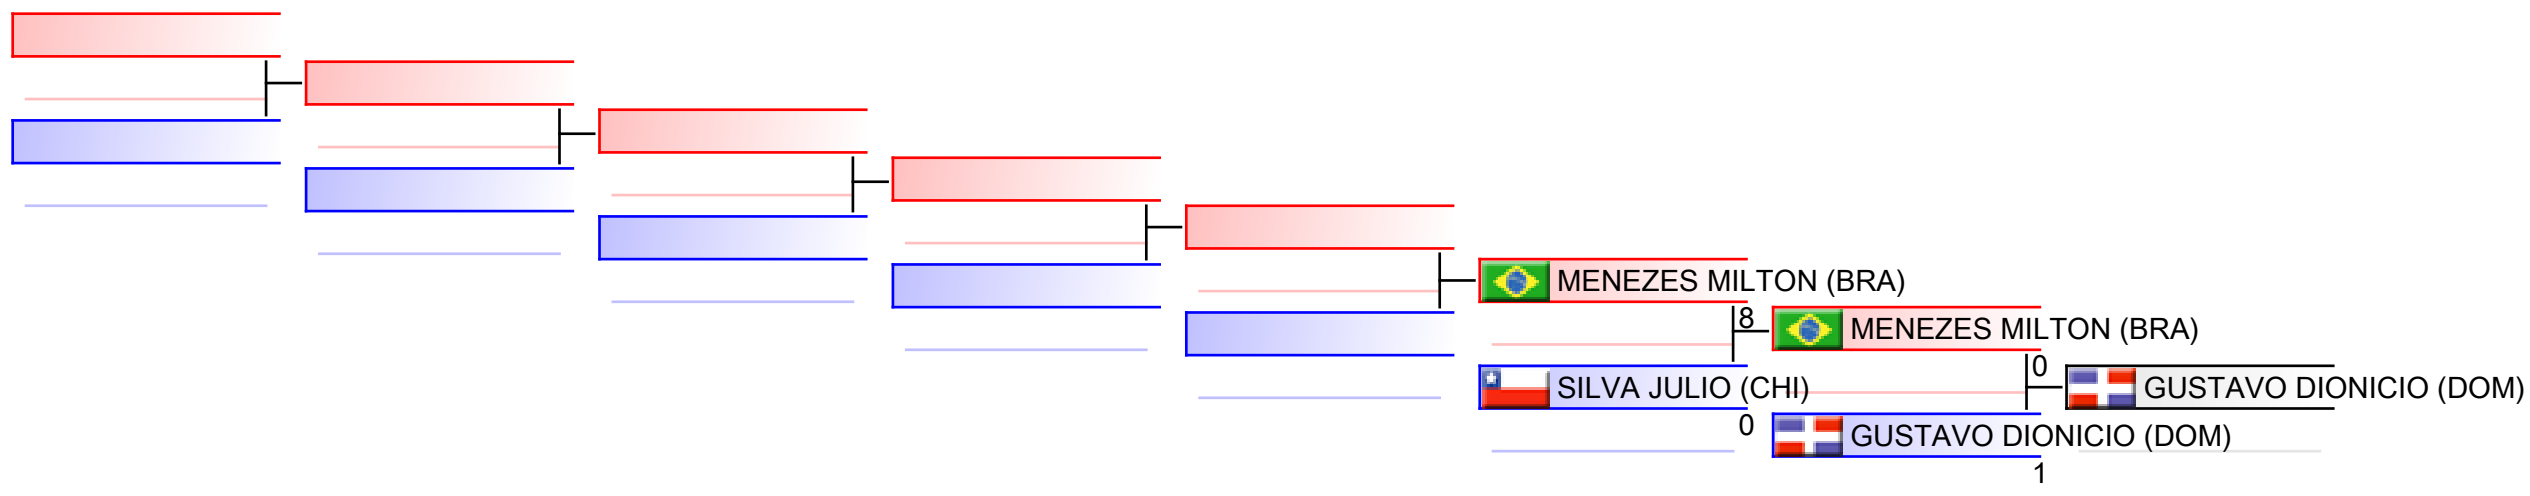

REPECHAGE: Male Kumite -75 Kg(1,2)