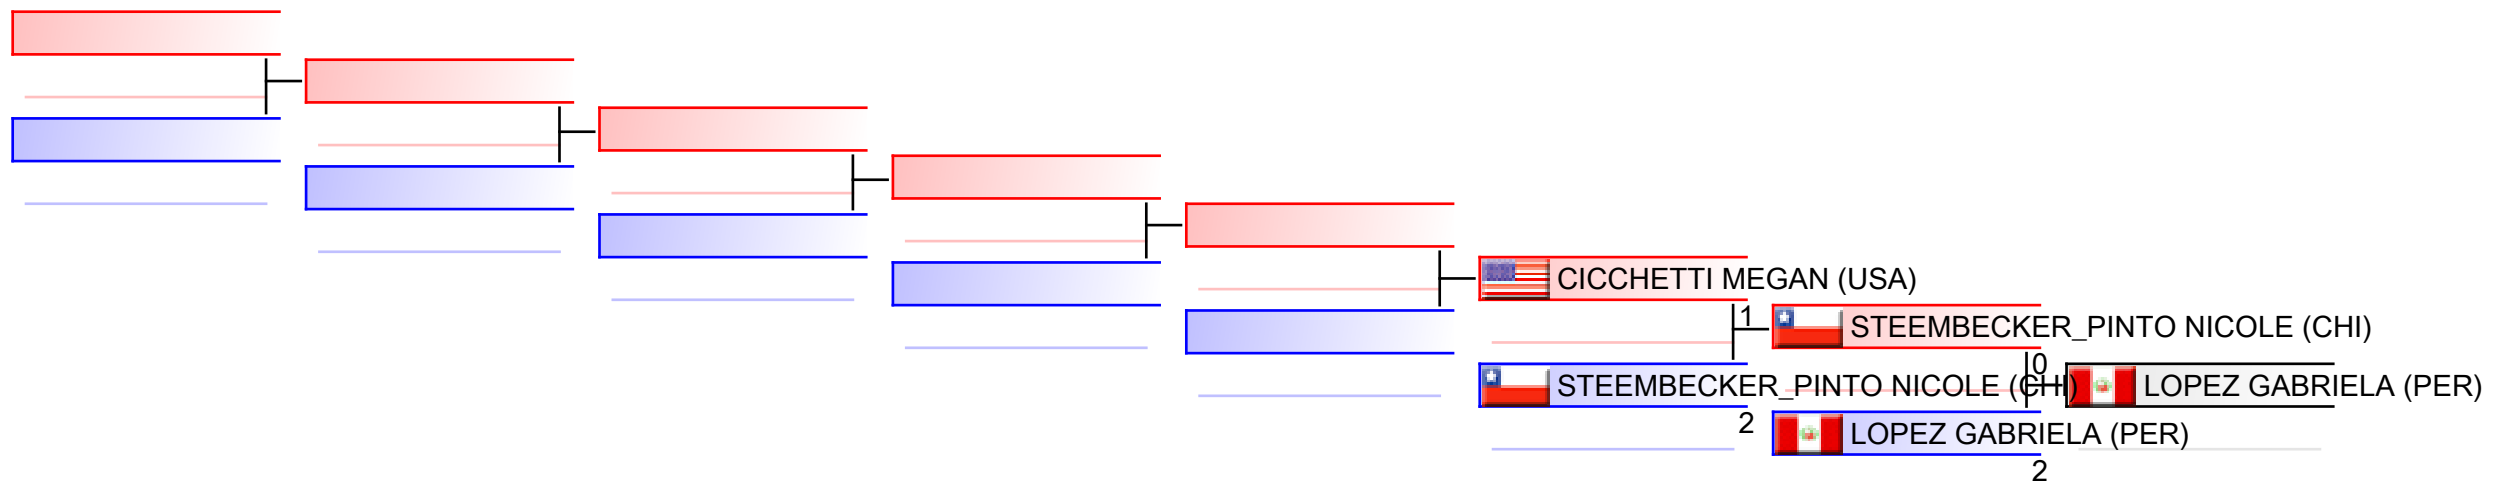

REPECHAGE: Female Kumite -61 Kg(1,2)