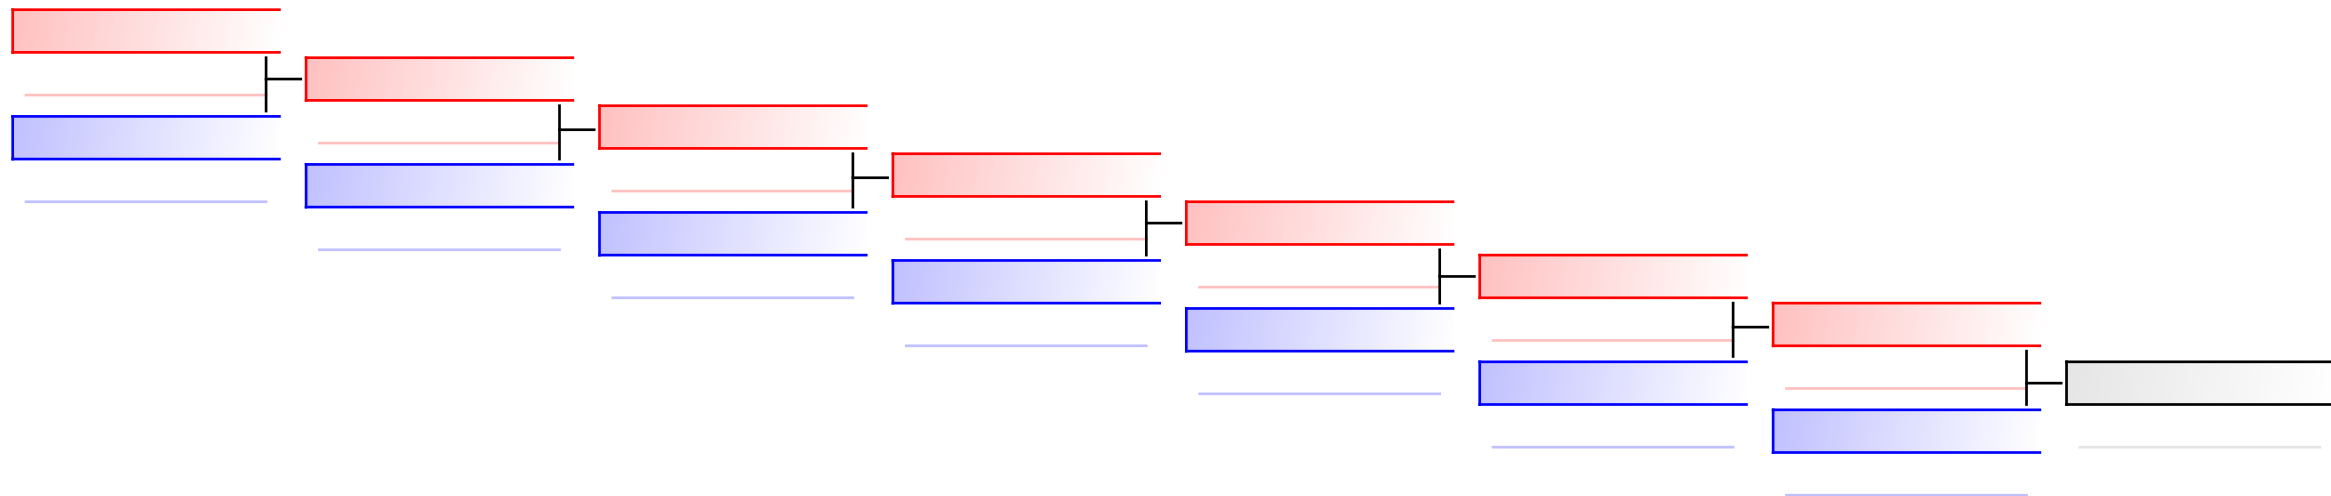

REPECHAGE: Female Kumite -55 Kg(2)