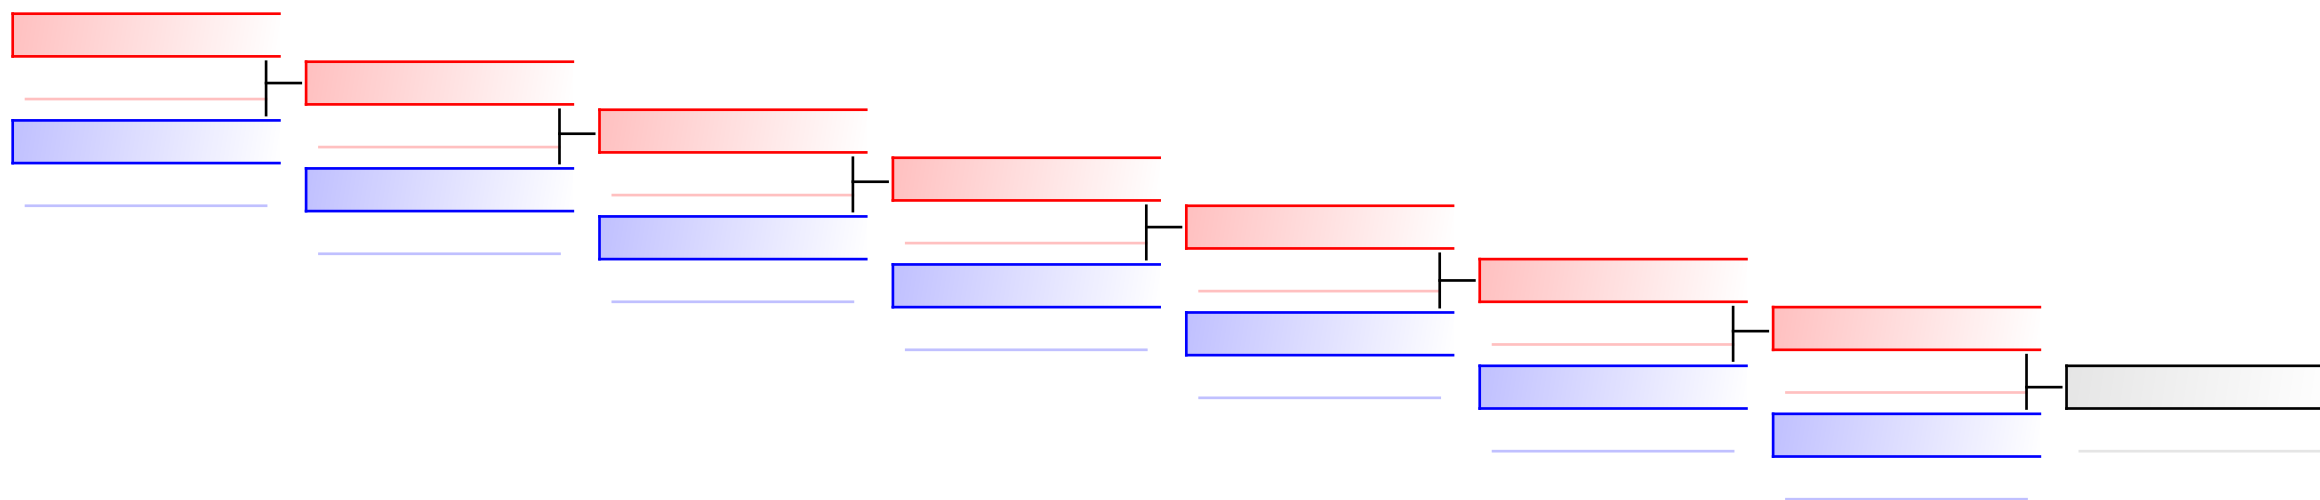

REPECHAGE: Male Kumite -84 Kg(2)