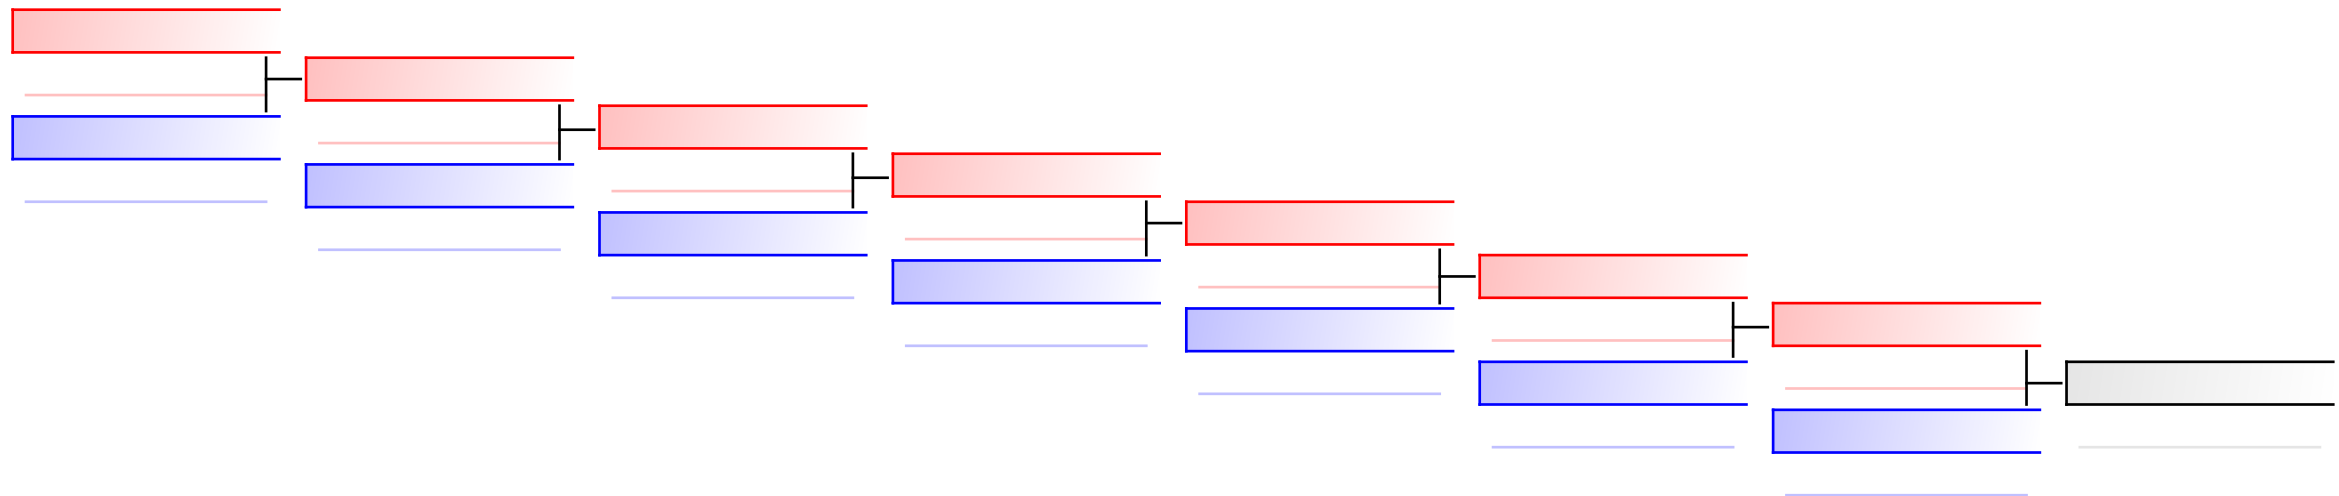

REPECHAGE: Female Kumite 68+ Kg(2)