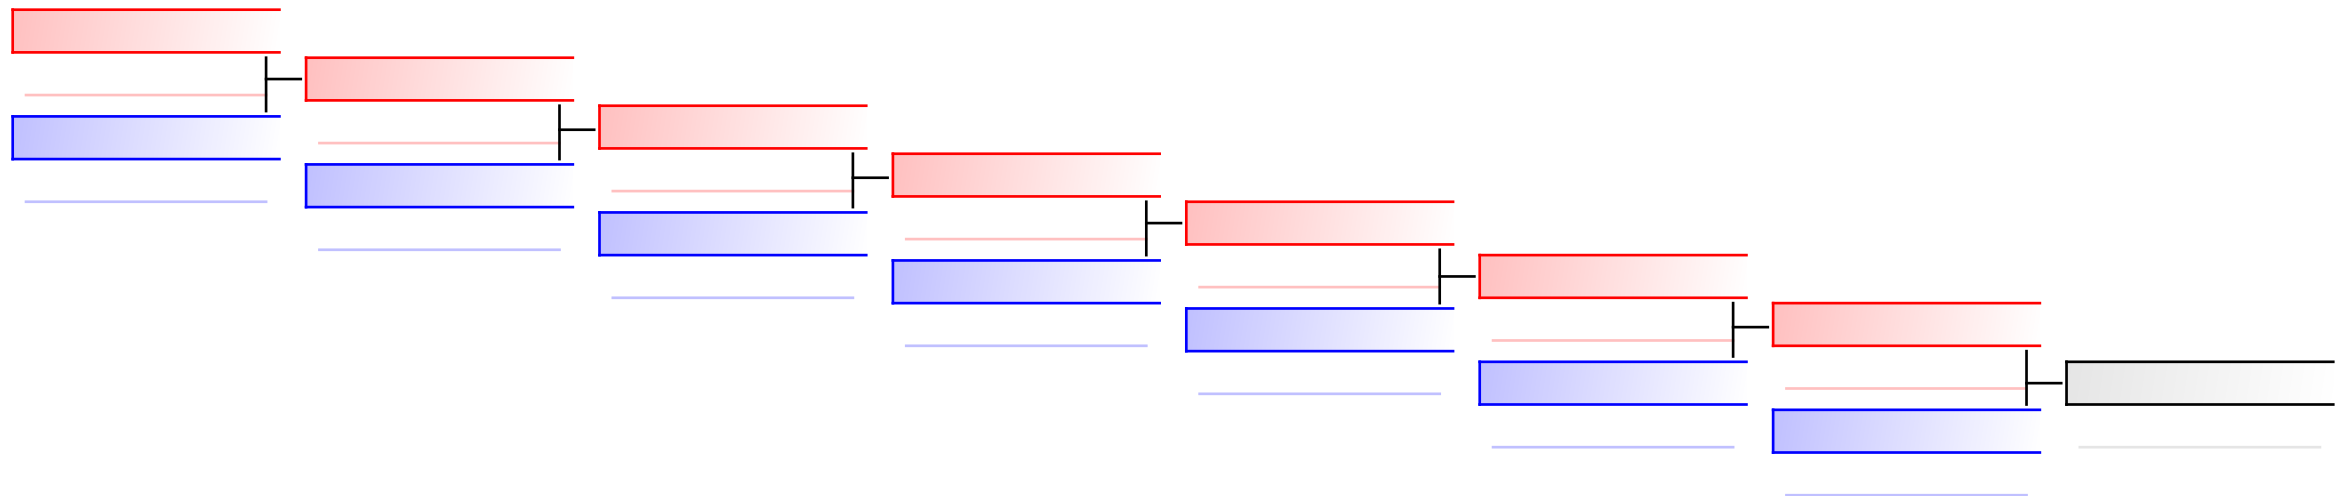

REPECHAGE: Female Team Kumite(2)