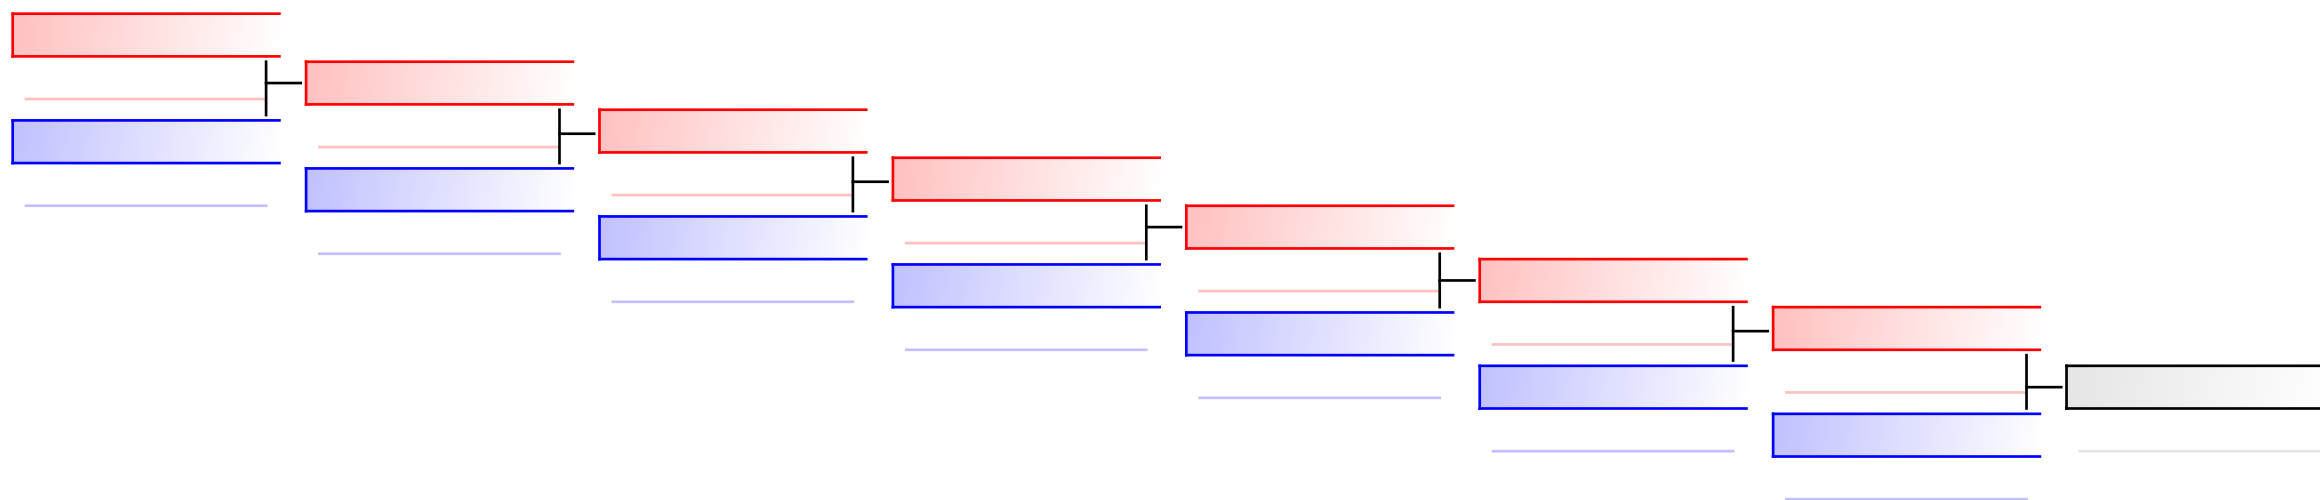

REPECHAGE: Female Team Kumite(1)