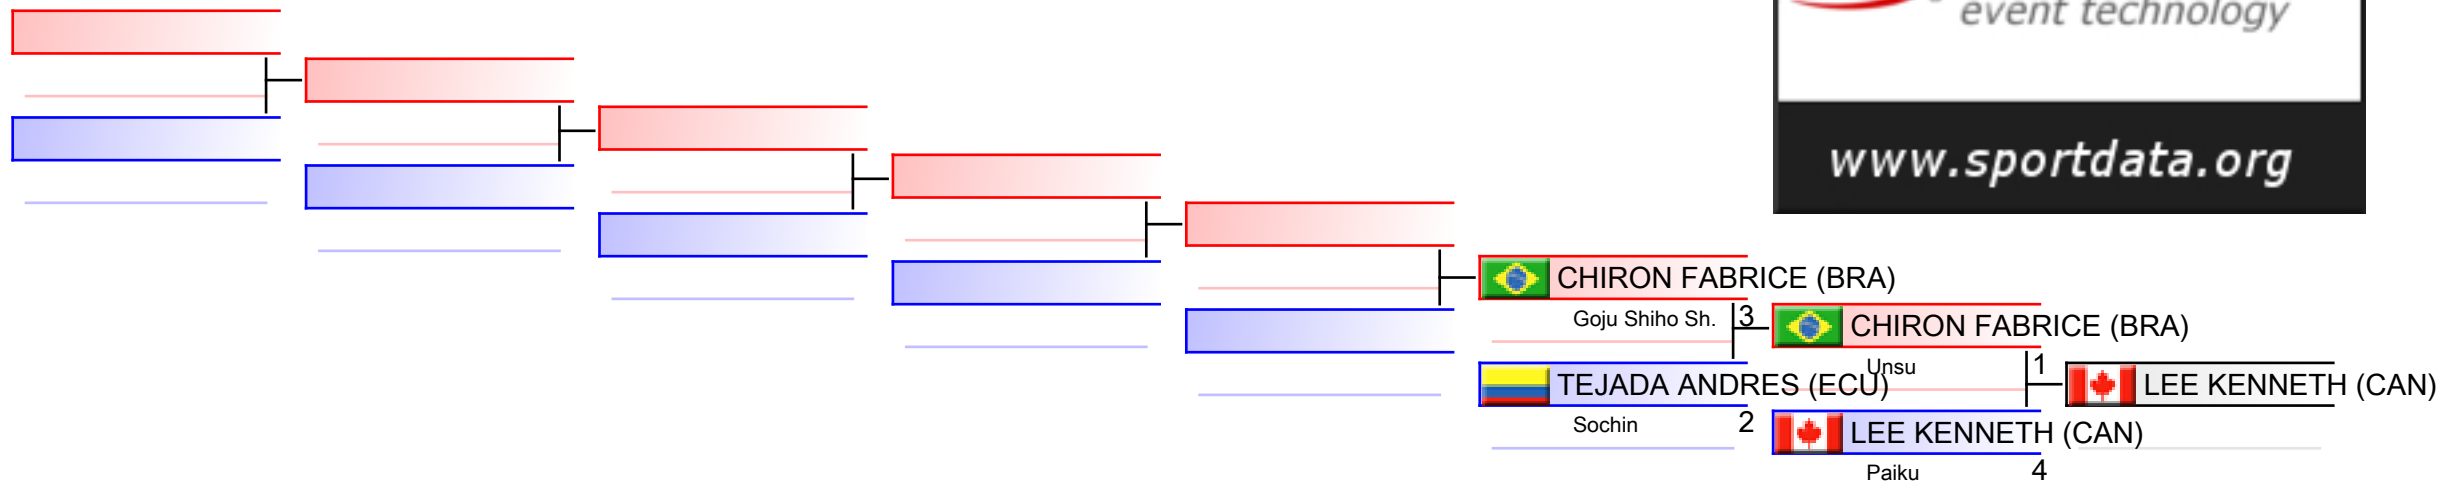

Male Kata

XXX Adults Pan American Karate Championship RIO 2016

(c)sportdata GmbH & Co KG 2000-2016(2016-05-28 14:21) -WKF Approved- v 9.0.5 build 1 License: SDIL Sportdata Internal License 2016 (expire 2016-12-30)

Tatami
2

Pool
2,1