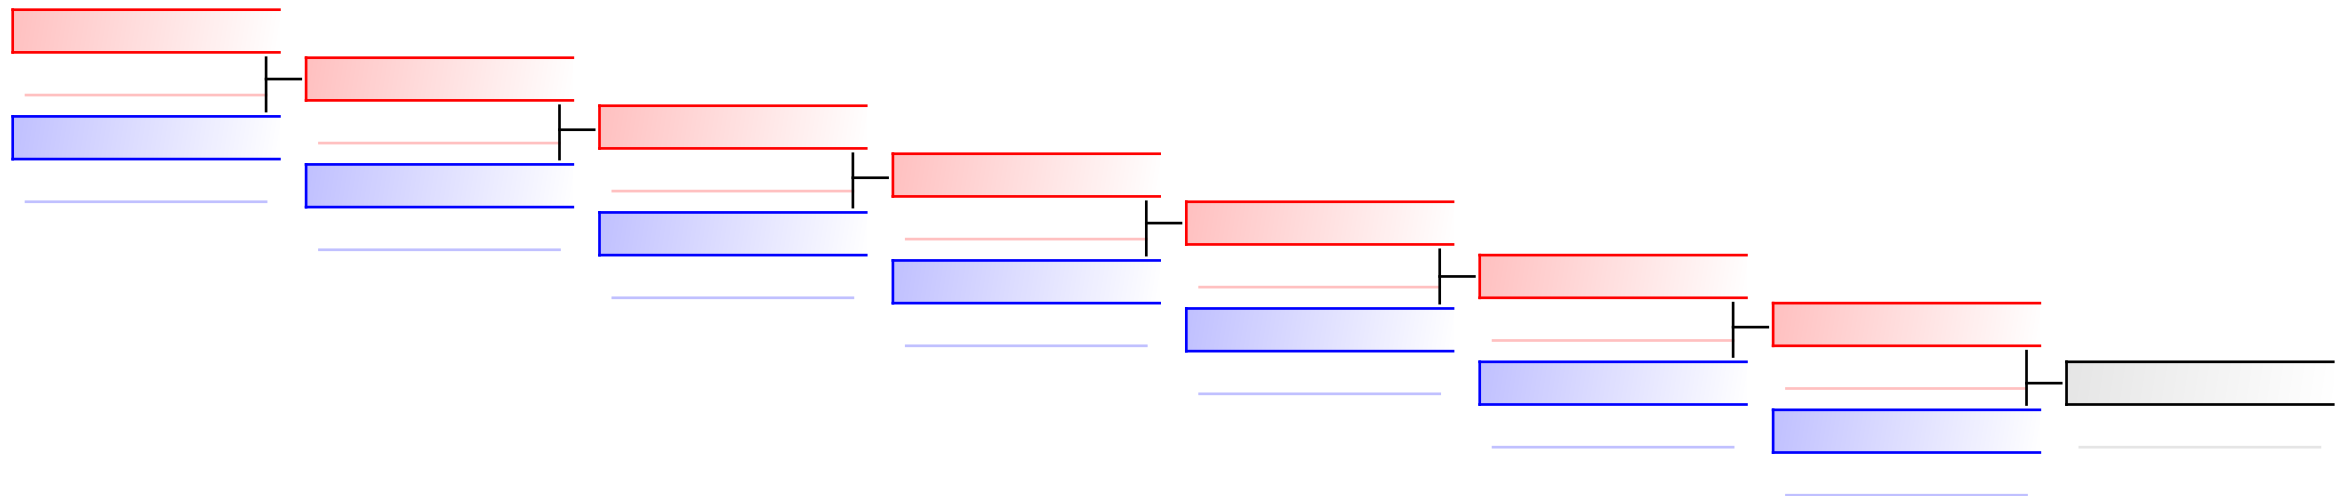

REPECHAGE: Male Kumite -67 Kg(2)