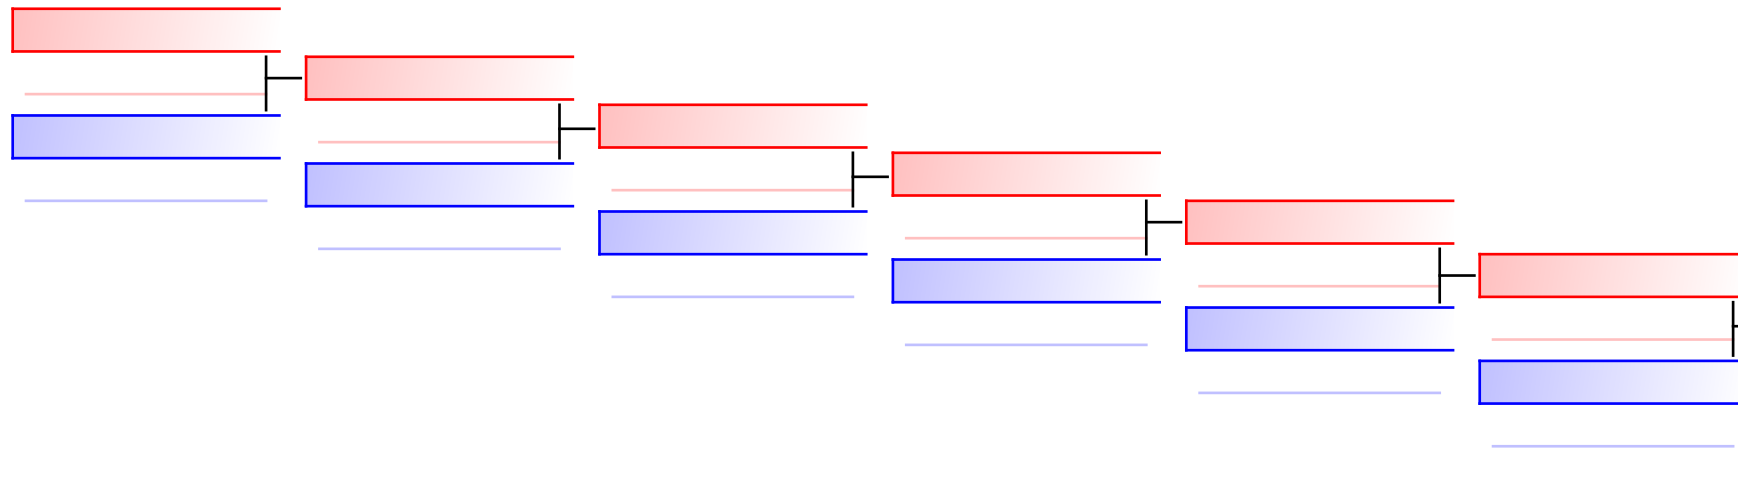

Male Team Kumite

XXX Adults Pan American Karate Championship RIO 2016

(c)sportdata GmbH & Co KG 2000-2016(2016-05-28 14:21) -WKF Approved- v 9.0.5 build 1 License: SDIL Sportdata Internal License 2016 (expire 2016-12-30)

Tatami
3

Pool
2