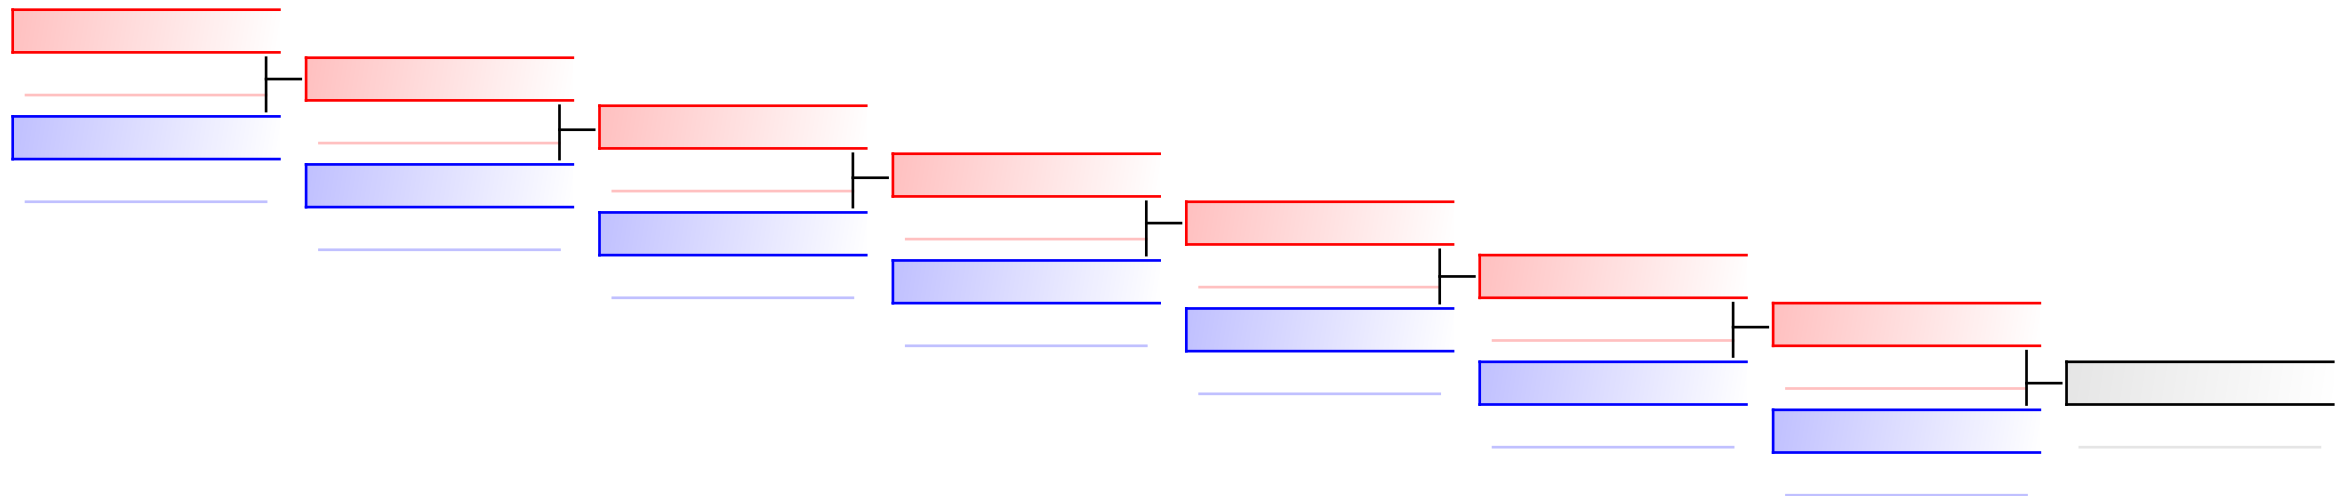

REPECHAGE: Female Kumite 68+ Kg(1)