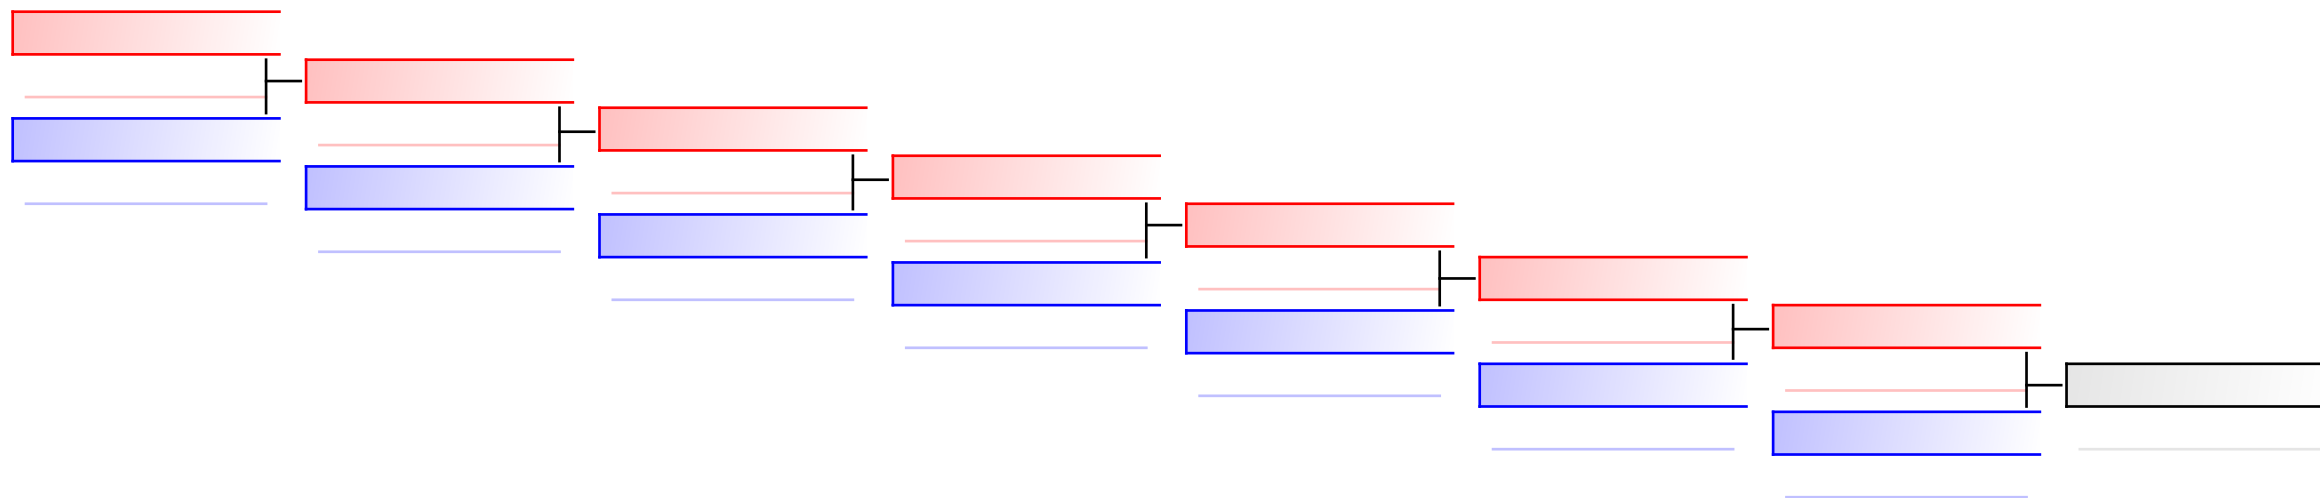

REPECHAGE: Female Team Kata(2)