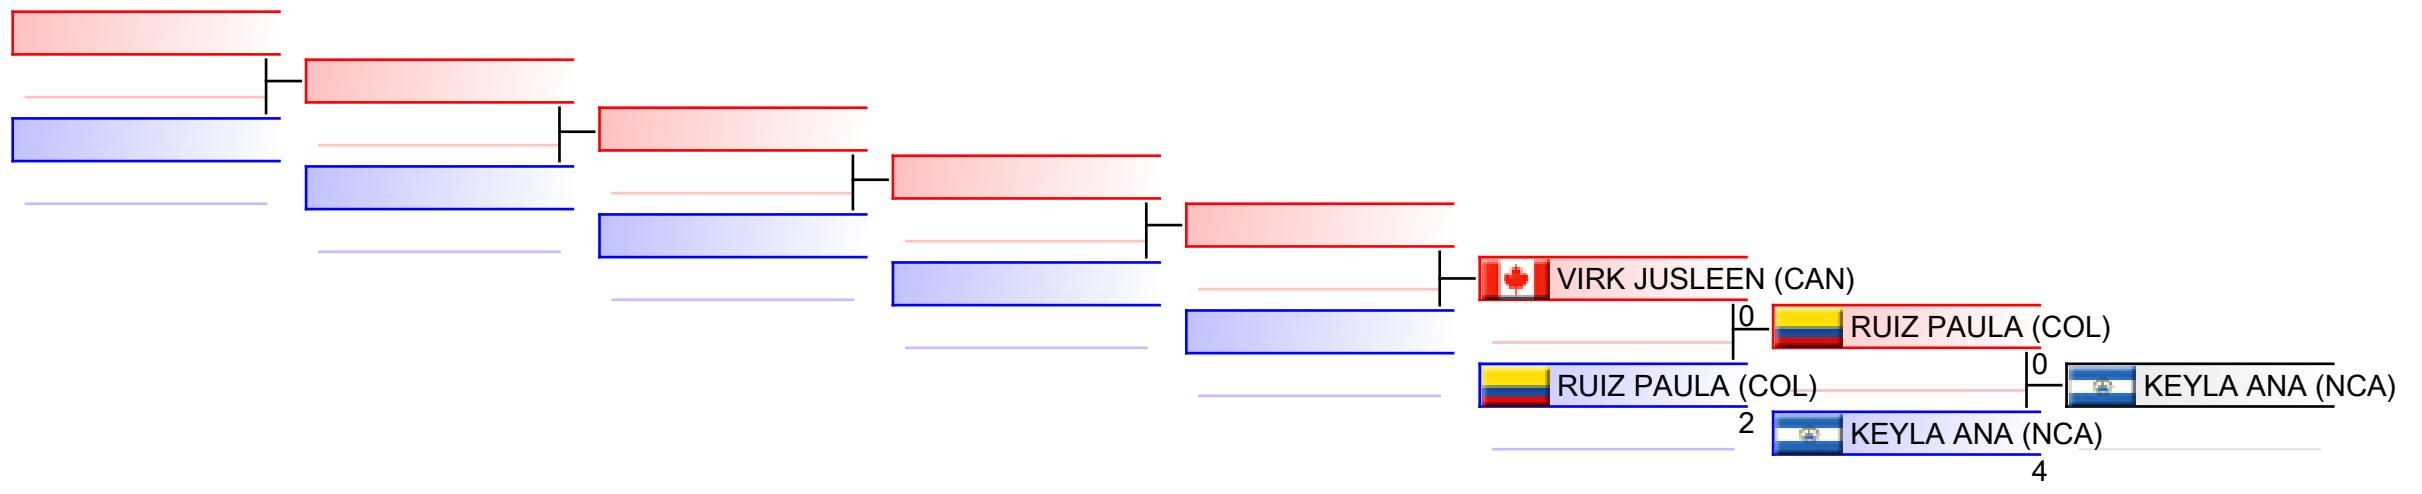

REPECHAGE: Female Kumite -50 Kg(1,2)