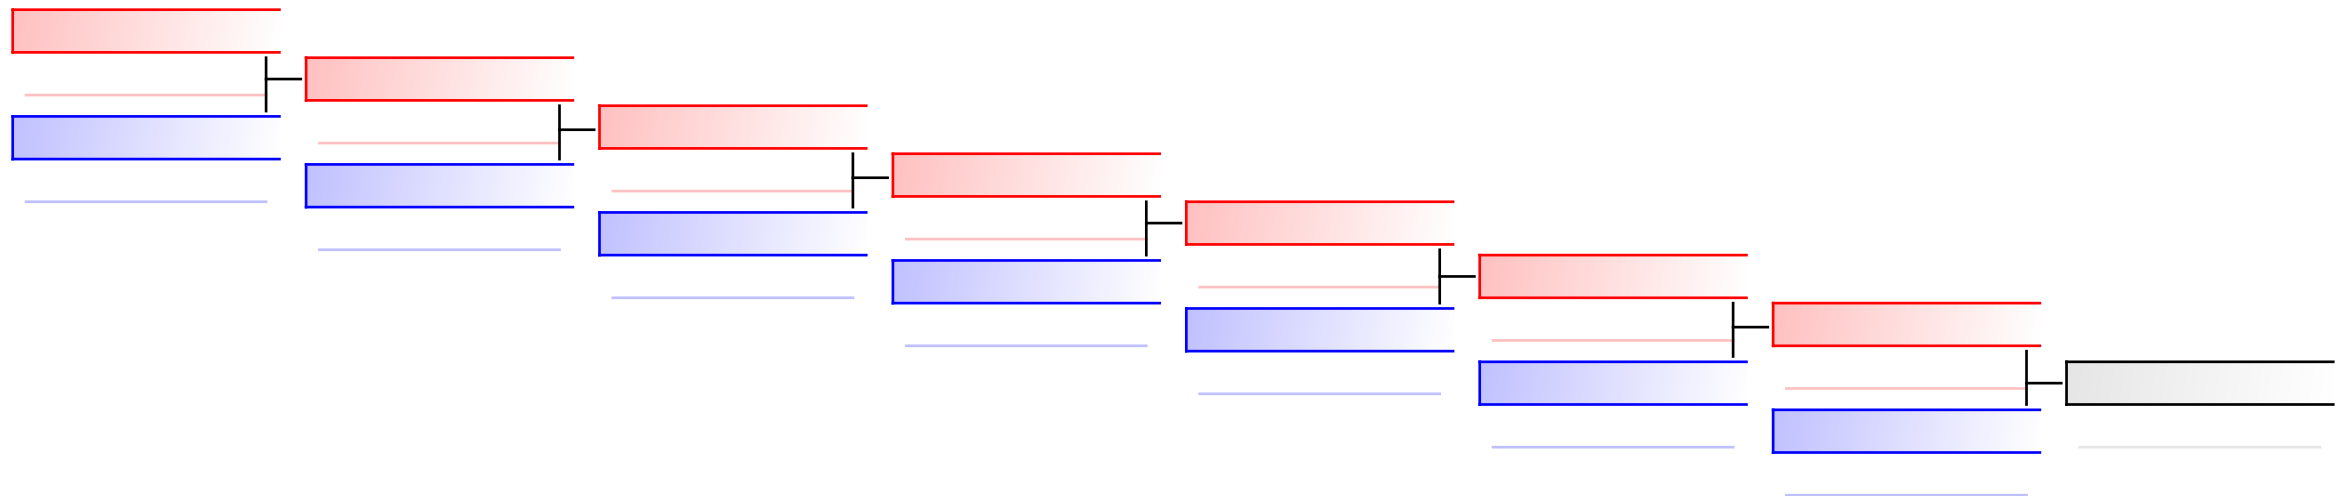

REPECHAGE: Female Kumite -55 Kg(1)