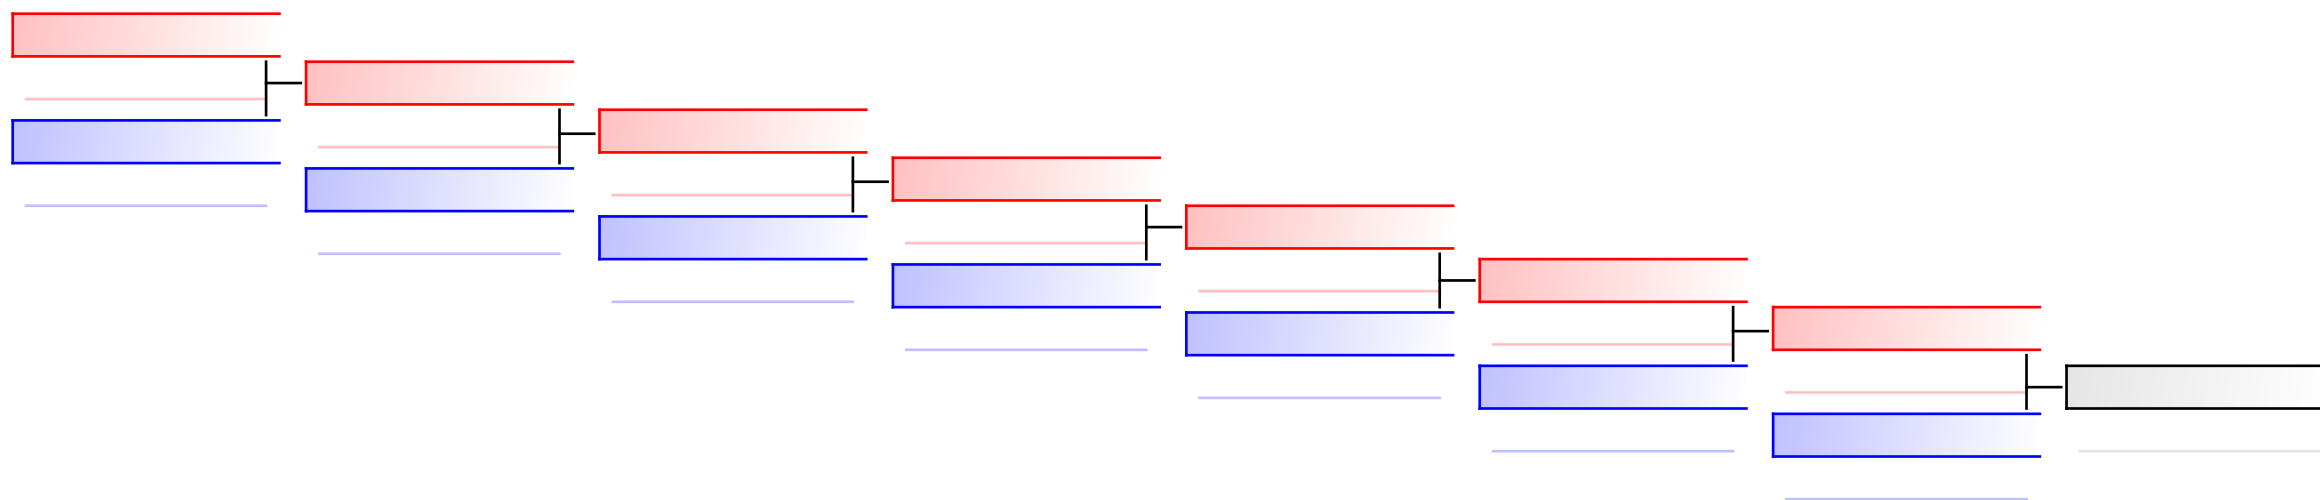

REPECHAGE: Male Kumite -60 Kg(2)