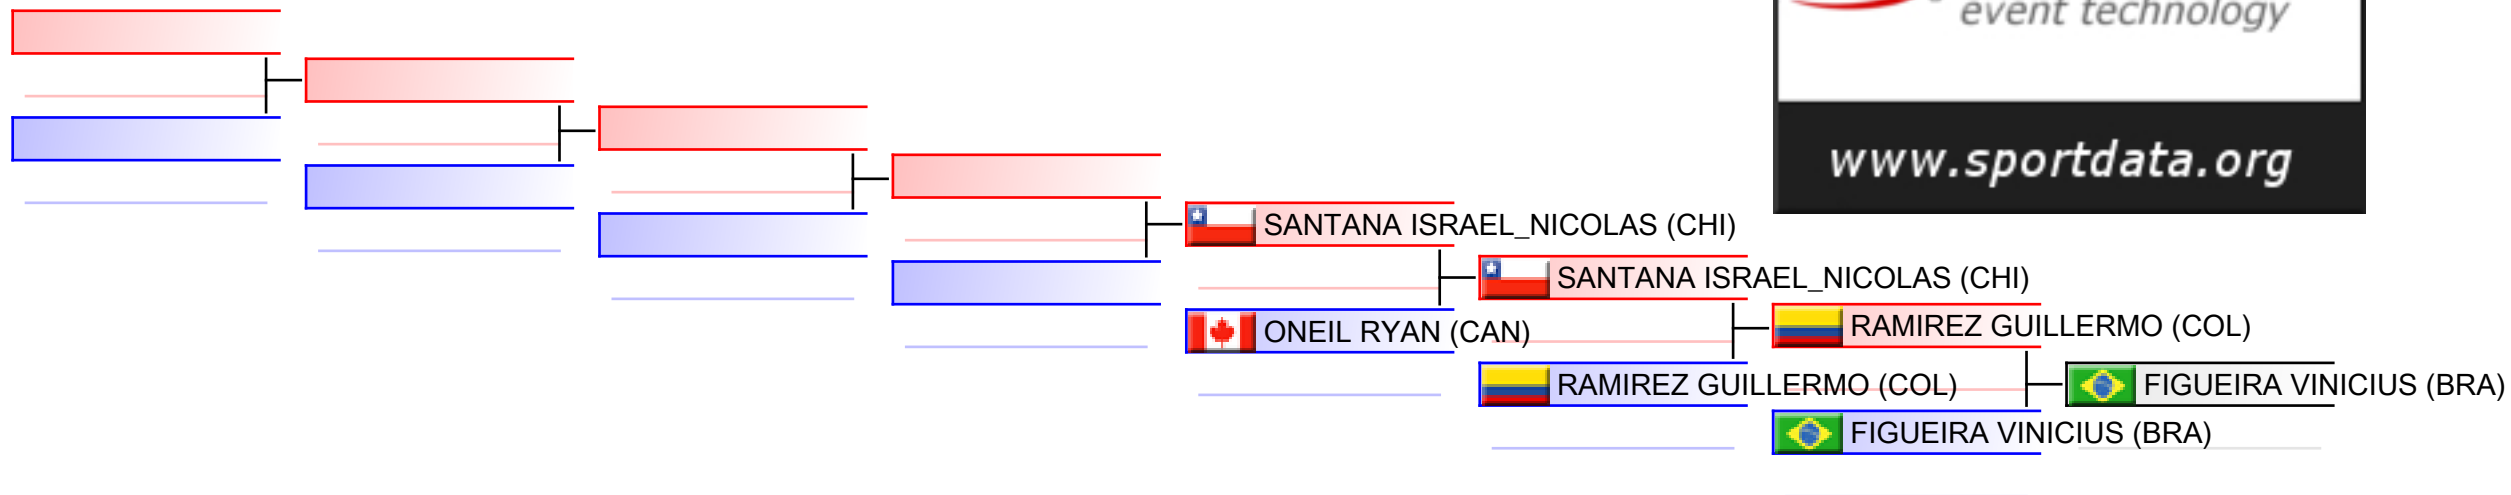

Male Kumite -67 Kg

XXX Adults Pan American Karate Championship RIO 2016

(c)sportdata GmbH & Co KG 2000-2016(2016-05-28 14:21) -WKF Approved- v 9.0.5 build 1 License: SDIL Sportdata Internal License 2016 (expire 2016-12-30)

Tatami
1

Pool
1