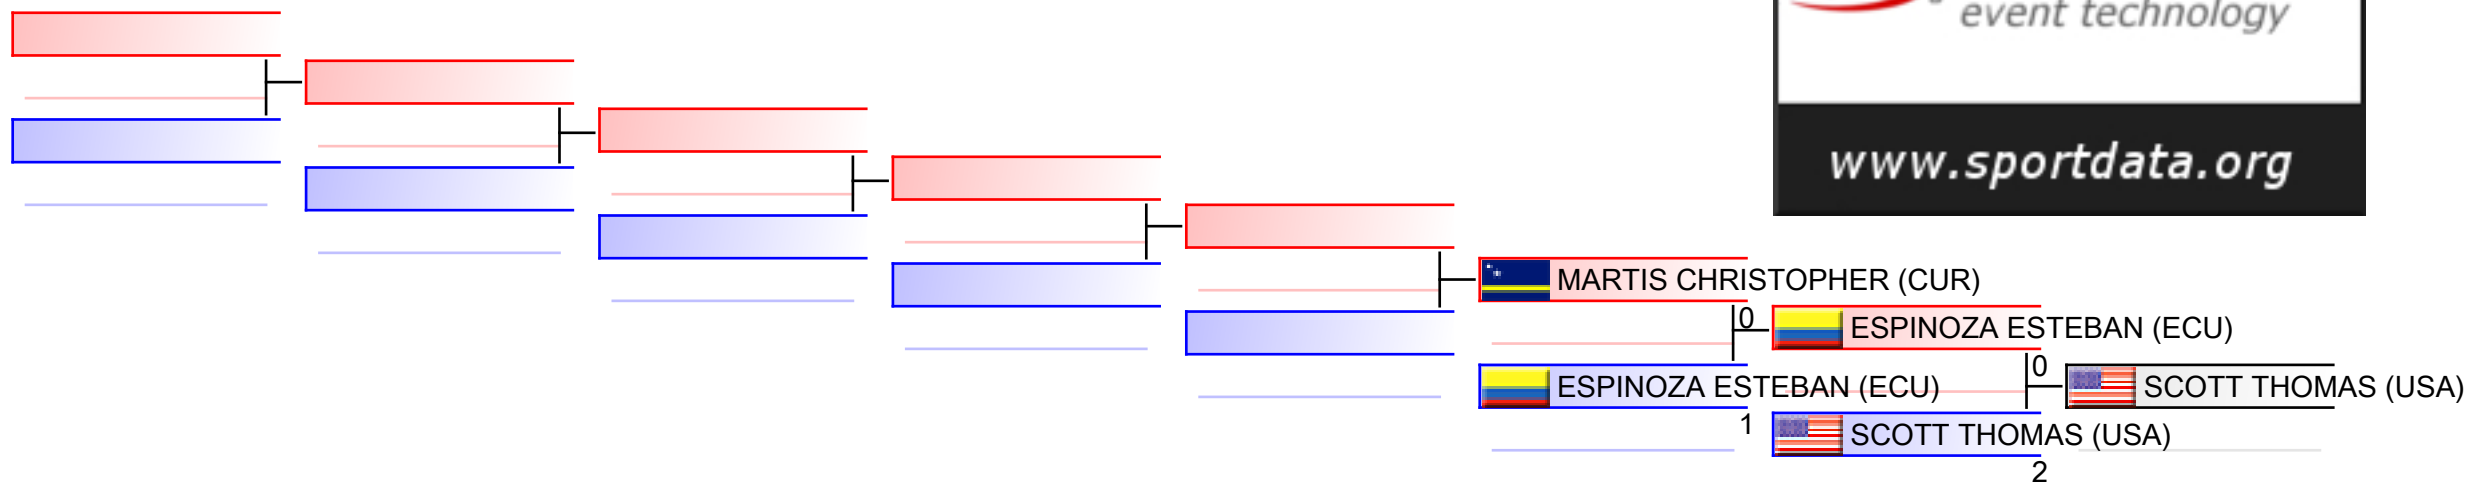

Male Kumite -75 Kg

XXX Adults Pan American Karate Championship RIO 2016

(c)sportdata GmbH & Co KG 2000-2016(2016-05-28 14:21) -WKF Approved- v 9.0.5 build 1 License: SDIL Sportdata Internal License 2016 (expire 2016-12-30)

Tatami
2

Pool
1,2