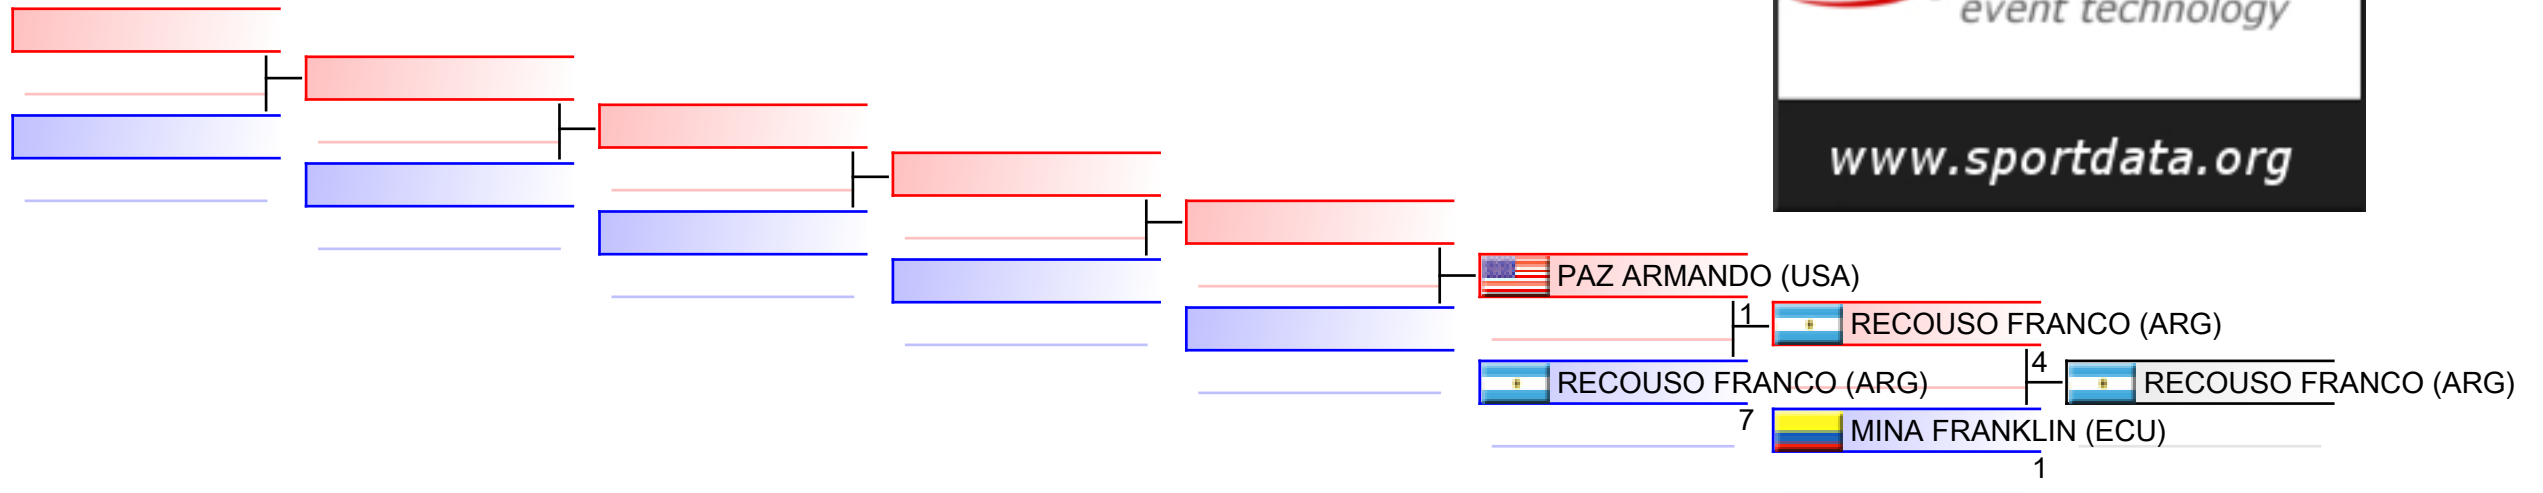

Male Kumite 84+ Kg

XXX Adults Pan American Karate Championship RIO 2016

(c)sportdata GmbH & Co KG 2000-2016(2016-05-28 14:21) -WKF Approved- v 9.0.5 build 1 License: SDIL Sportdata Internal License 2016 (expire 2016-12-30)

Tatami
2

Pool
2,1