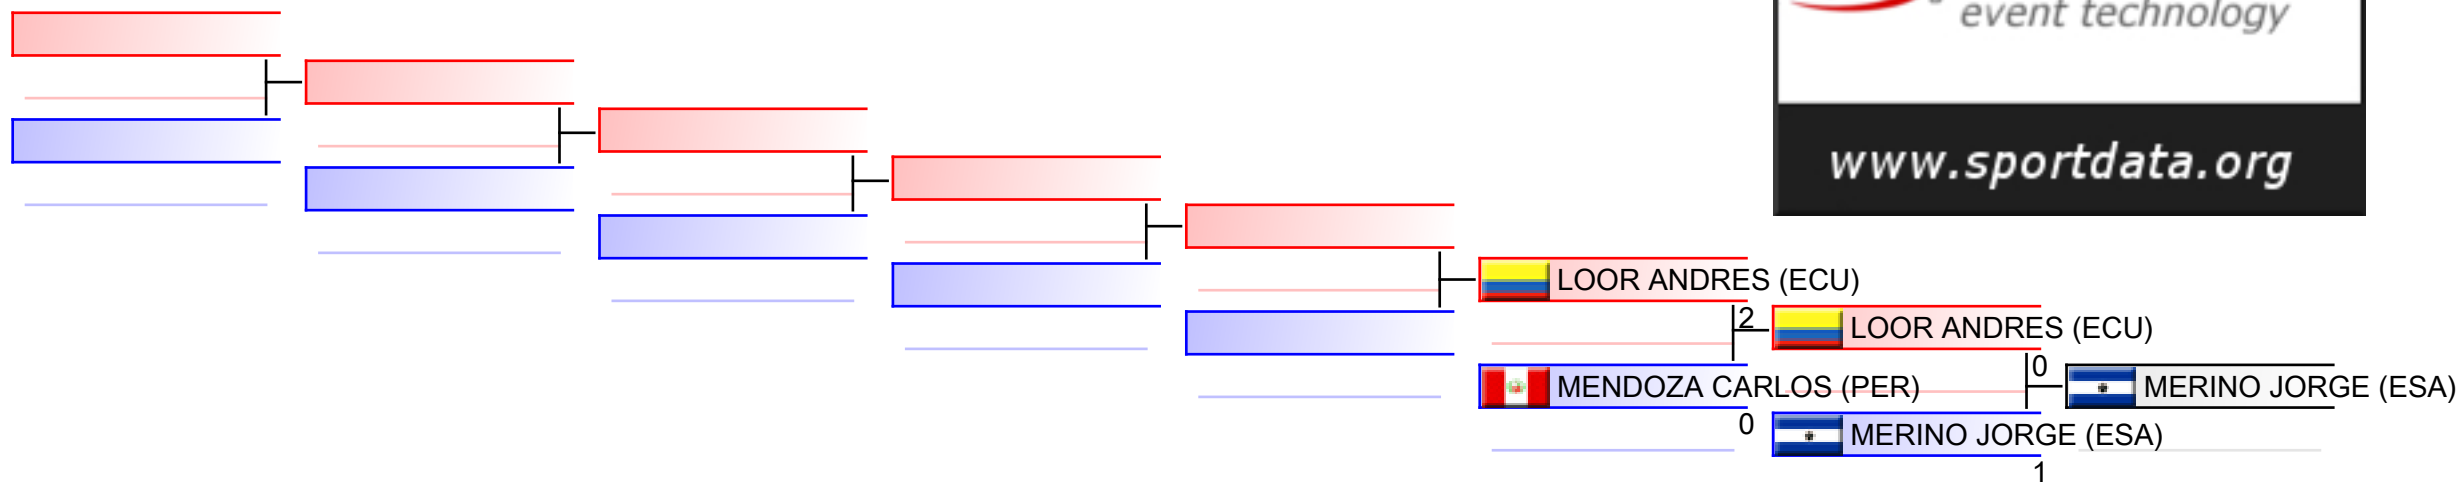

Male Kumite -84 Kg

XXX Adults Pan American Karate Championship RIO 2016

(c)sportdata GmbH & Co KG 2000-2016(2016-05-28 14:21) -WKF Approved- v 9.0.5 build 1 License: SDIL Sportdata Internal License 2016 (expire 2016-12-30)

Tatami
3

Pool
2