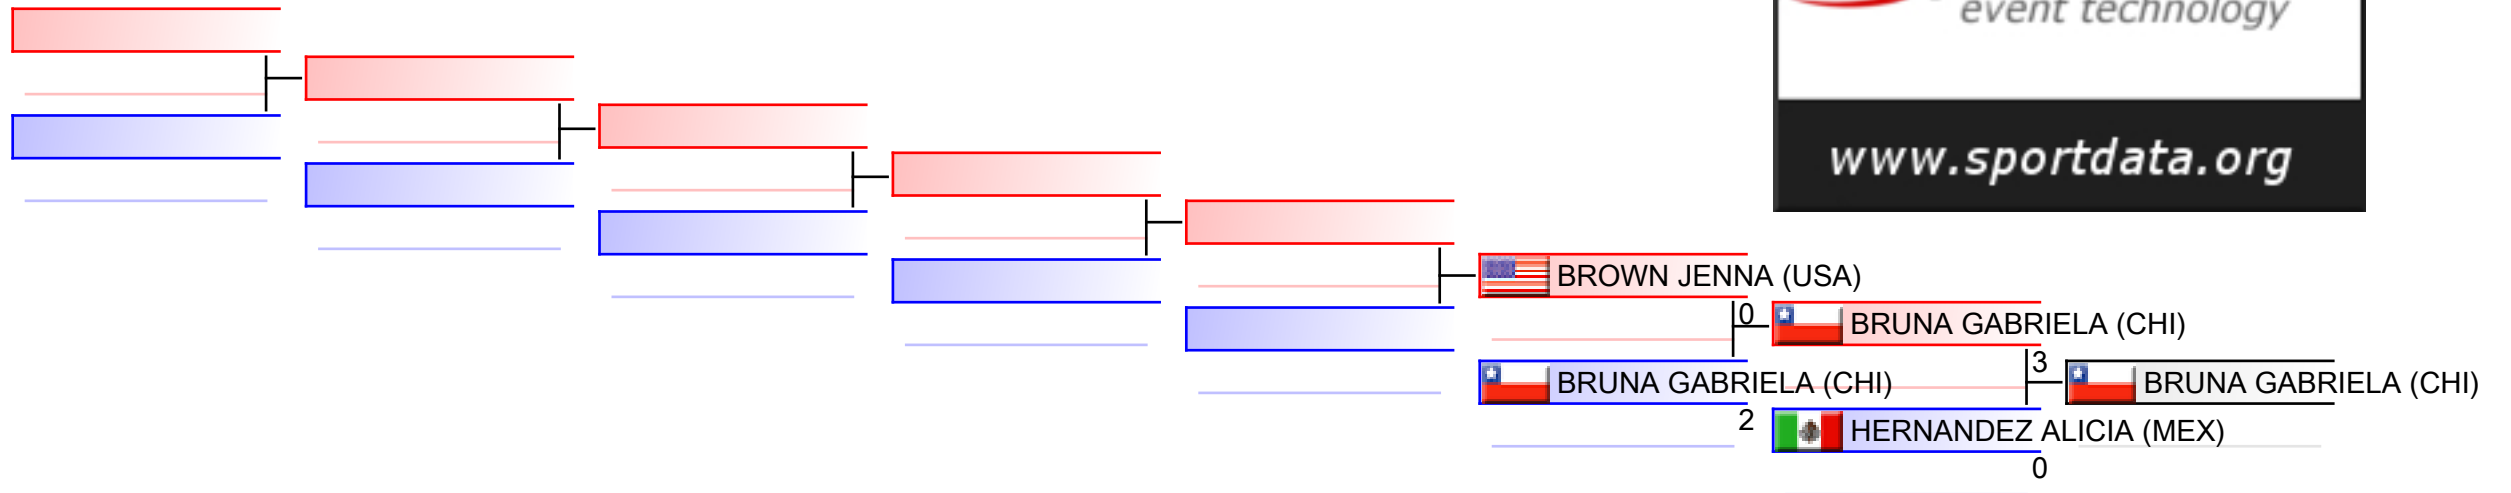

Female Kumite -50 Kg

XXX Adults Pan American Karate Championship RIO 2016

(c)sportdata GmbH & Co KG 2000-2016(2016-05-28 14:21) -WKF Approved- v 9.0.5 build 1 License: SDIL Sportdata Internal License 2016 (expire 2016-12-30)

Tatami
2

Pool
1,2