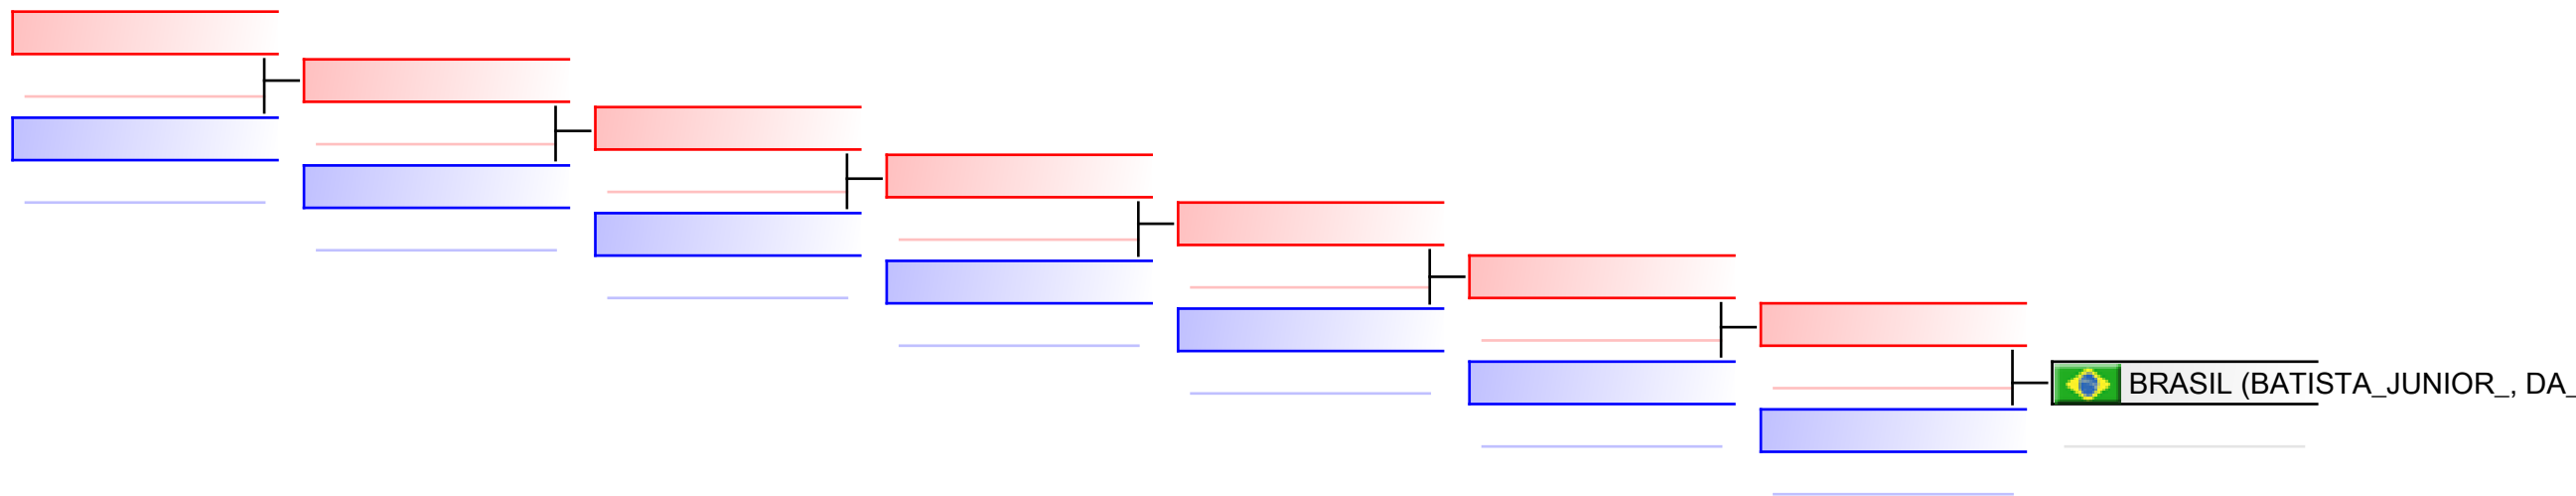

REPECHAGE: Male Team Kata(1,2)