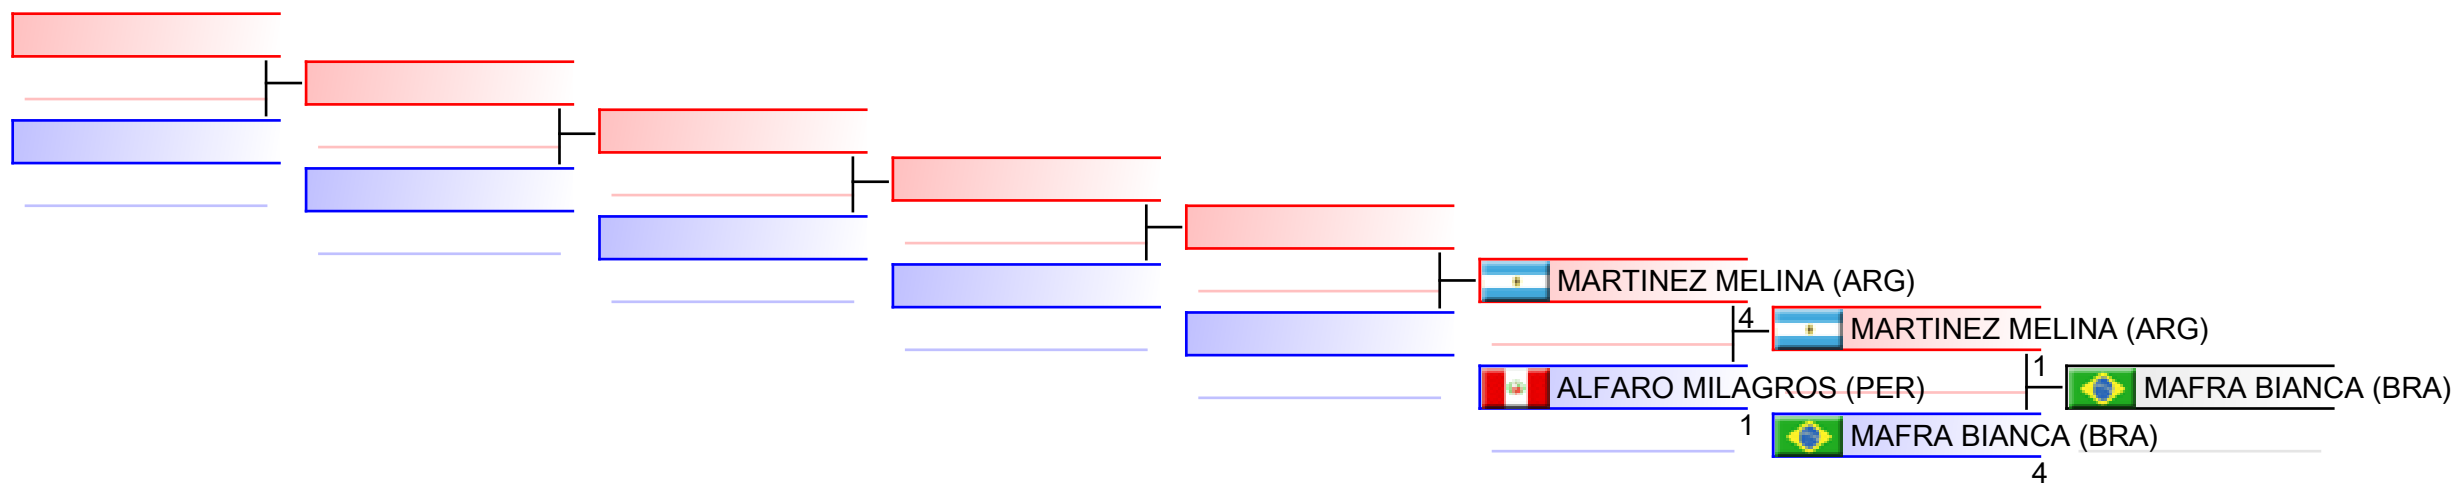

REPECHAGE: Female Kumite -68 Kg(1,2)