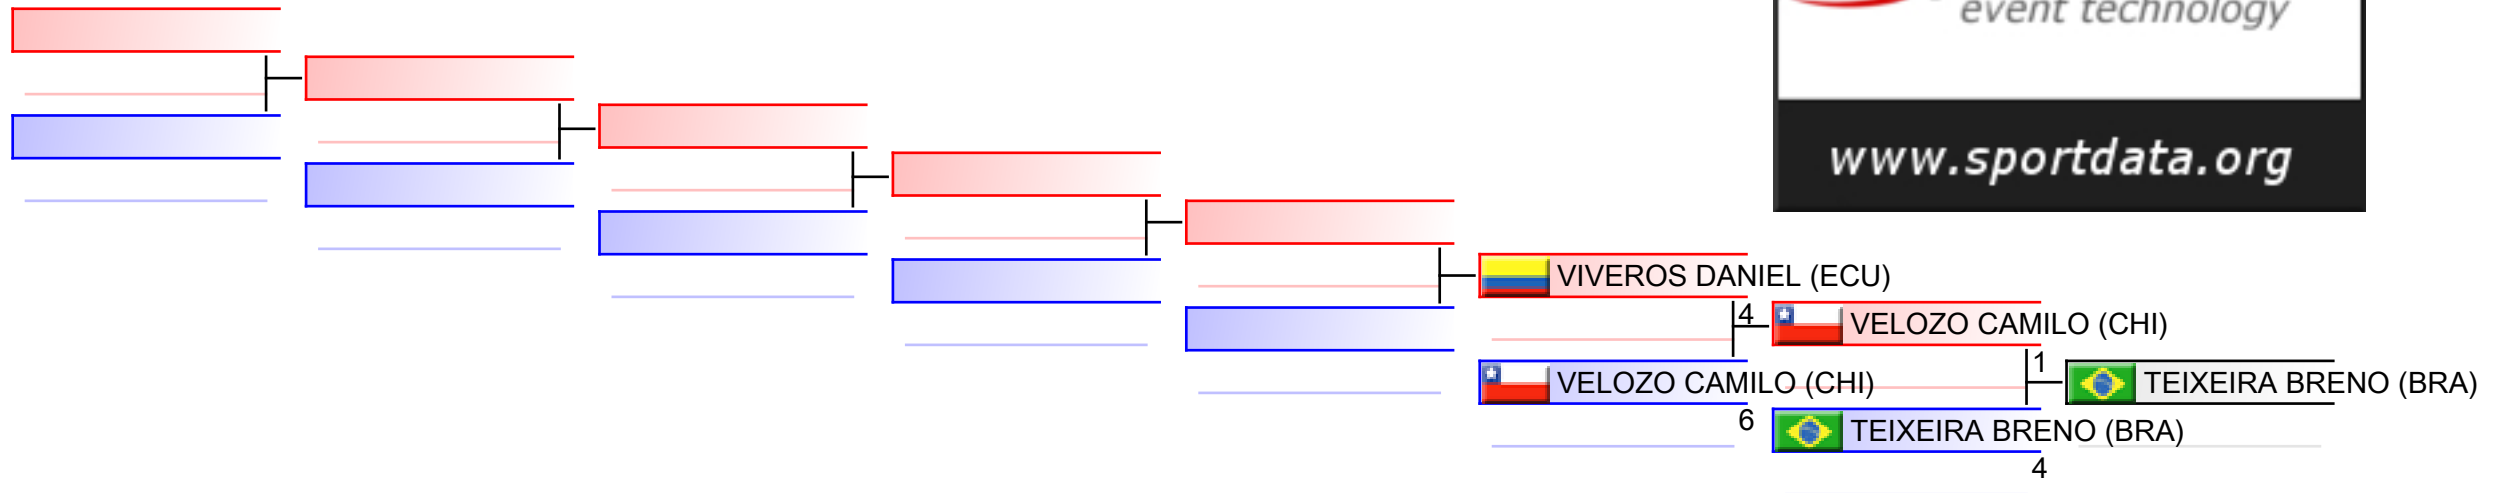

Male Kumite -67 Kg

XXX Adults Pan American Karate Championship RIO 2016

(c)sportdata GmbH & Co KG 2000-2016(2016-05-28 14:21) -WKF Approved- v 9.0.5 build 1 License: SDIL Sportdata Internal License 2016 (expire 2016-12-30)

Tatami
2

Pool
2