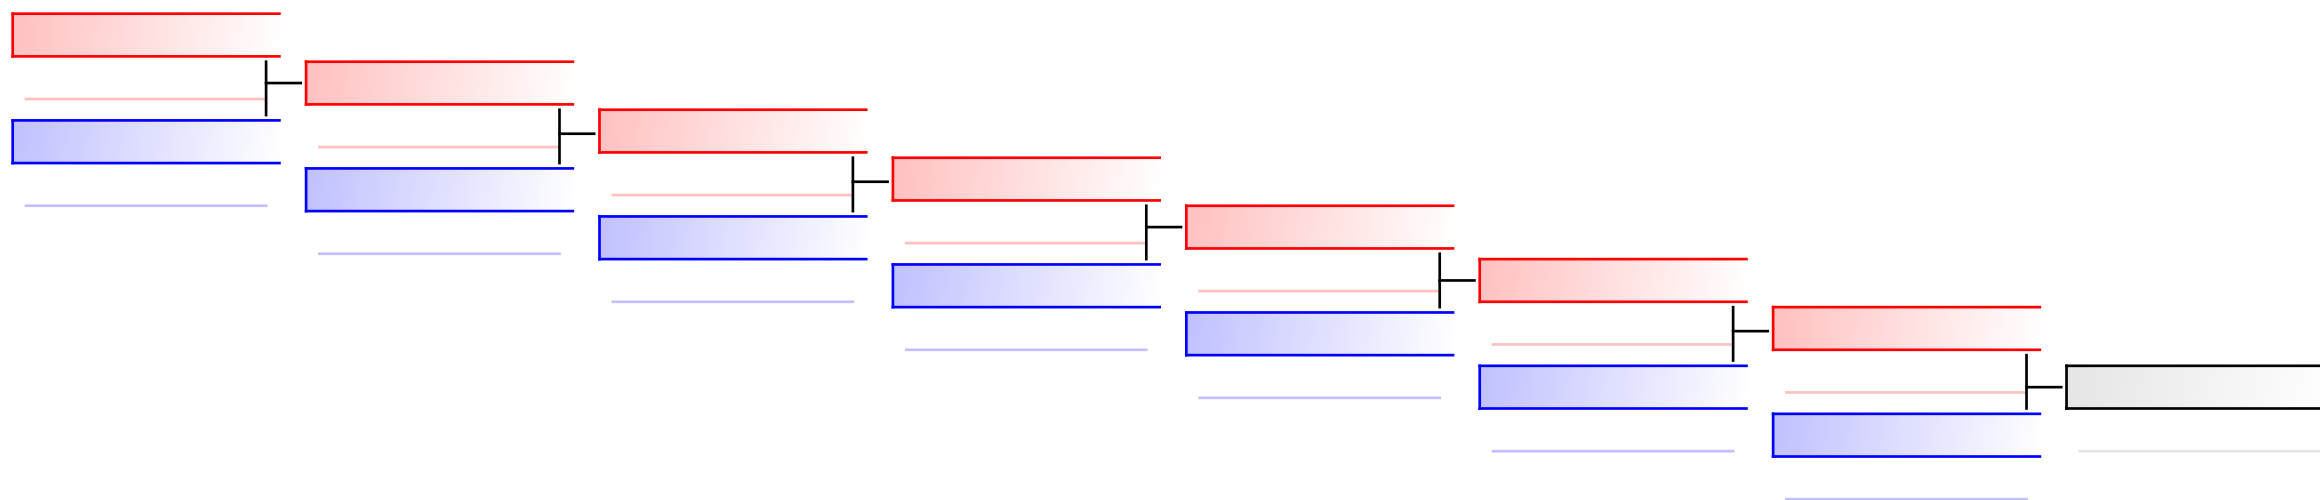

REPECHAGE: Male Kumite -84 Kg(1)