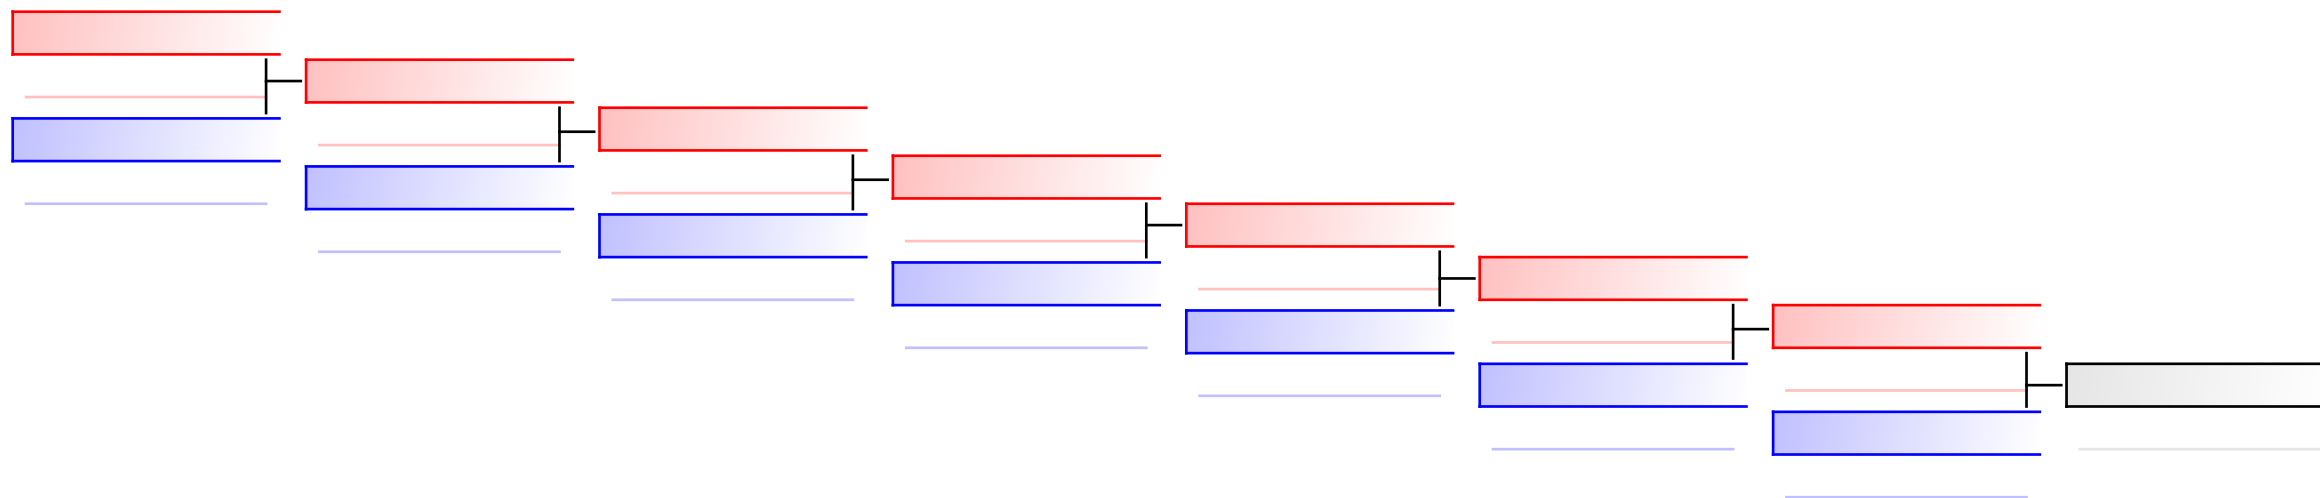

REPECHAGE: Male Kumite -67 Kg(1)